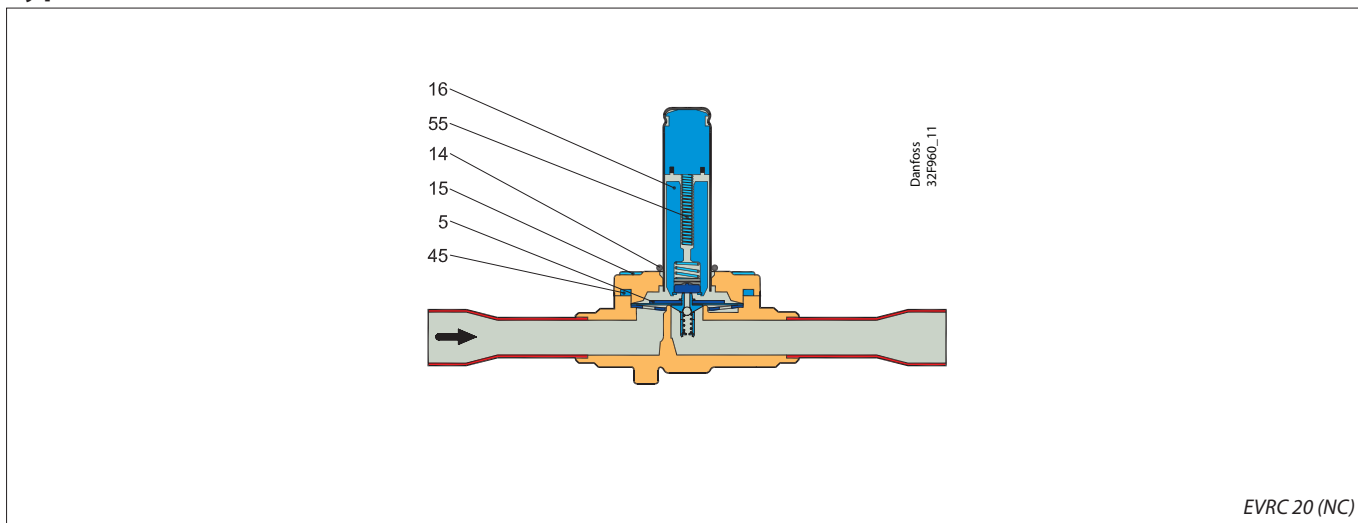

Data sheet – Spare parts and accessories

Solenoid valve
Type EVRC

Type	Description	Pos. #	Qty.	Code no.
Service kit				
EVRC 20 (NC)	Diaphragm assembly	5	1	032F0296
	O-ring	14	1	
	Screw	15	4	
	Armature assembly	16	1	
	Rubber gasket	45	1	
	Compression spring	55	1	