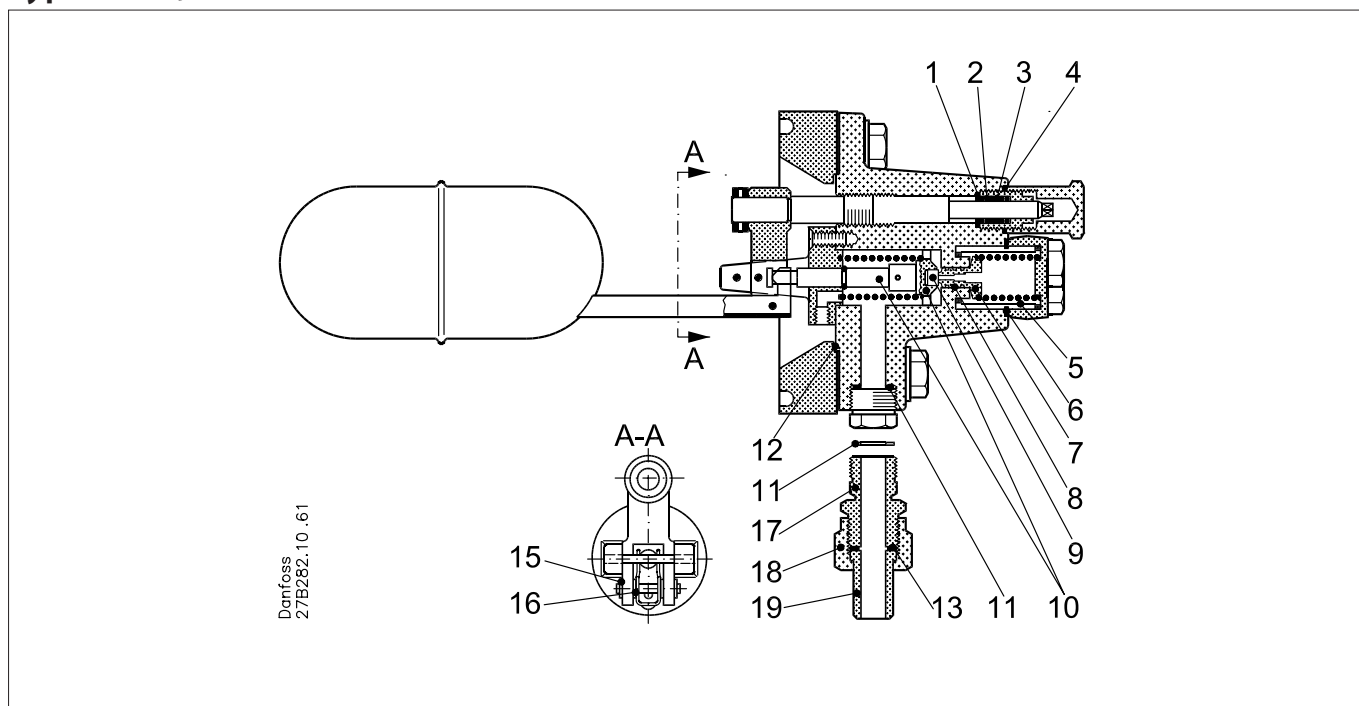

Data sheet – Spare parts and accessories

Float valves
Types SV 4, SV 5 and SV 6

Description	Pos. #	Qty.	Code no.
Seal kit			
Sealing ring	1	1	027B2070
O-ring	2	2	
Washer	3	1	
Washer, nylon	4	1	
Gasket	6	1	
Alu gasket	11	2	
Gasket	12	1	
Alu gasket	13	2	
Alu gasket	14	2	
Service kit			
Valve plate, teflon	9	1	027B2073
Cone incl. tap	10	1	
Locking ring	15	2	
Washer, nylon	16	2	
Strainer			
Strainer	5	1	027B2071
Orifice assembly			
Gasket	6	1	027B2080
Orifice dia. 1.0 mm	7	1	
O-ring	8	1	
Valve plate, nylon	9	1	
Orifice assembly			
Gasket	6	1	027B2081
Orifice dia. 1.5 mm	7	1	
O-ring	8	1	
Valve plate, nylon	9	1	
Orifice assembly			
Gasket	6	1	027B2082
Orifice dia. 2.0 mm	7	1	
O-ring	8	1	
Valve plate, nylon	9	1	

Description	Pos. #	Qty.	Code no.
Orifice assembly			
Gasket	6	1	027B2083
Orifice dia. 1.0 mm	7	1	
O-ring	8	1	
Valve plate, nylon	9	1	
Orifice assembly			
Gasket	6	1	027B2084
Orifice dia. 1.0 mm	7	1	
O-ring	8	1	
Valve plate, nylon	9	1	
Orifice assembly (default SV 4)			
Gasket	6	1	027B2085
Orifice dia. 3.0 mm	7	1	
O-ring	8	1	
Valve plate, nylon	9	1	
Orifice assembly (default SV 5)			
Gasket	6	1	027B2086
Orifice dia. 3.5 mm	7	1	
O-ring	8	1	
Valve plate, nylon	9	1	
Orifice assembly (default SV 6)			
Gasket	6	1	027B2087
Orifice dia. 4.0 mm	7	1	
O-ring	8	1	
Valve plate, nylon	9	1	
Orifice assembly (default SV 6)			
Alu gasket	11	1	027B2075
Alu gasket	13	1	
Nipple	17	1	
Union	18	1	
Welding nipple	19	1	