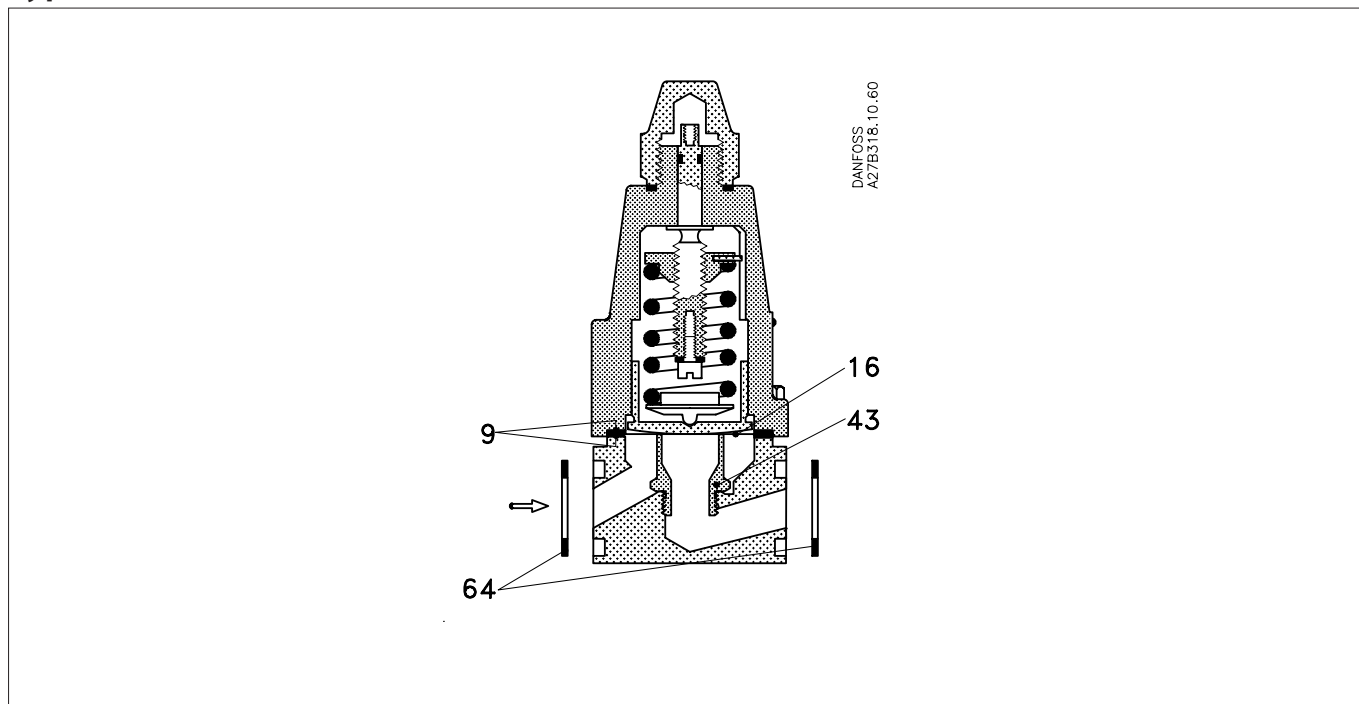

Data sheet – Spare parts and accessories

**Constant pressure valve  
Type CVMD**

Description	Pos. #	Qty.	Code no.
<b>Repair kit</b>			
Gasket	9	2	027B0161
Diaphragm	16	2	
Orifice	43	1	
<b>Flange gaskets</b>			
Gasket	64	2	020-2133