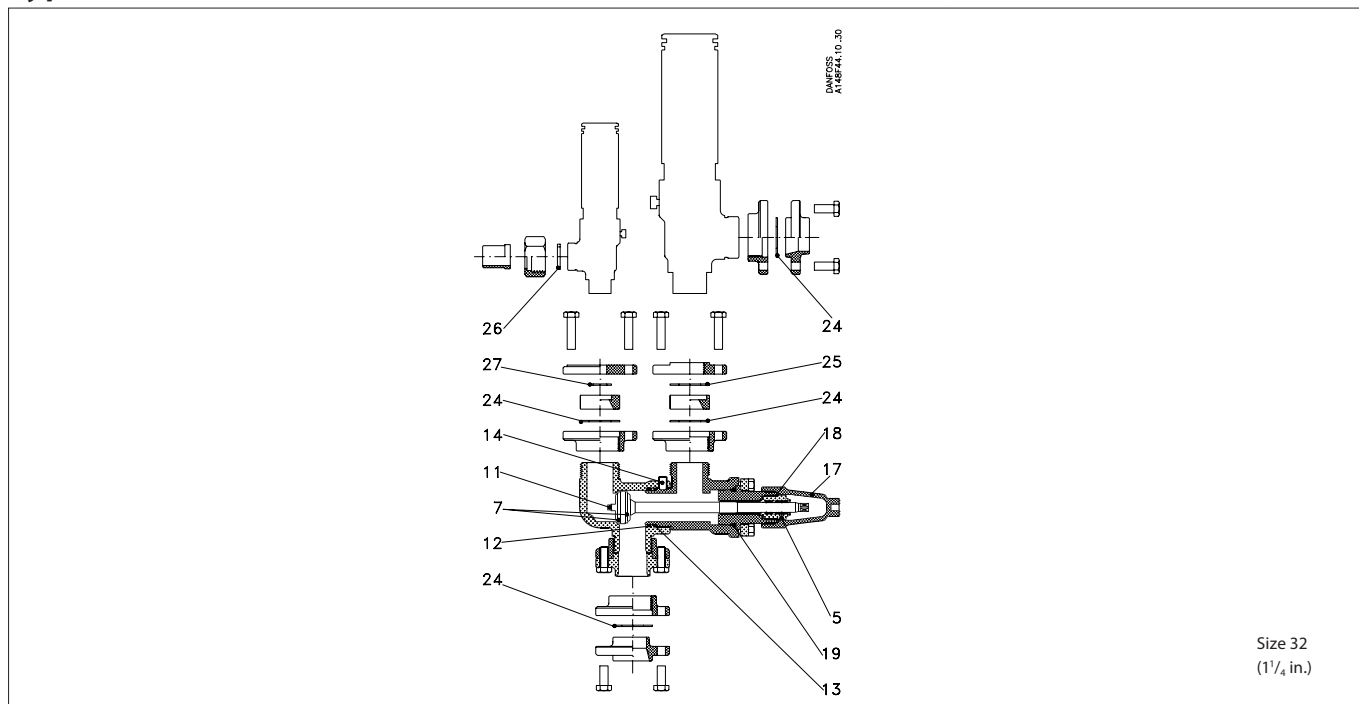

Data sheet – Spare parts and accessories

**Change-over valve
Type DSV 32 (1¼ in.)**

Size 32
(1¼ in.)

Description	Pos. #	Qty.	Code no.
Repair kit, complete set of gaskets			
Gaskets complete for packing gland	5	1	2453+065
Gaskets for cone	7	1	
Lock pin	11	1	
O-ring for housing	12	1	
Compression ring	13	1	
Lock screw	14	1	
Gasket for cap	18	1	
O-ring for housing/bonnet	19	1	
Gasket for flange SFV 15-20-25/DSV	24	1	
Gasket for flange SFV 20-25/DSV	25	1	
Gasket for nipple SFV 15	26	1	
Gasket for flange SFV 15/DSV	27	1	

Description	Pos. #	Qty.	Code no.
Packing gland incl. gaskets (with O-rings)			
Packing gland incl. gaskets	5	1	148B4032
Cap incl. gasket			
Cap incl. gasket	17	1	148B4076
Grease for packing gland (tube)			
Grease for packing gland (tube)		1	148H3445