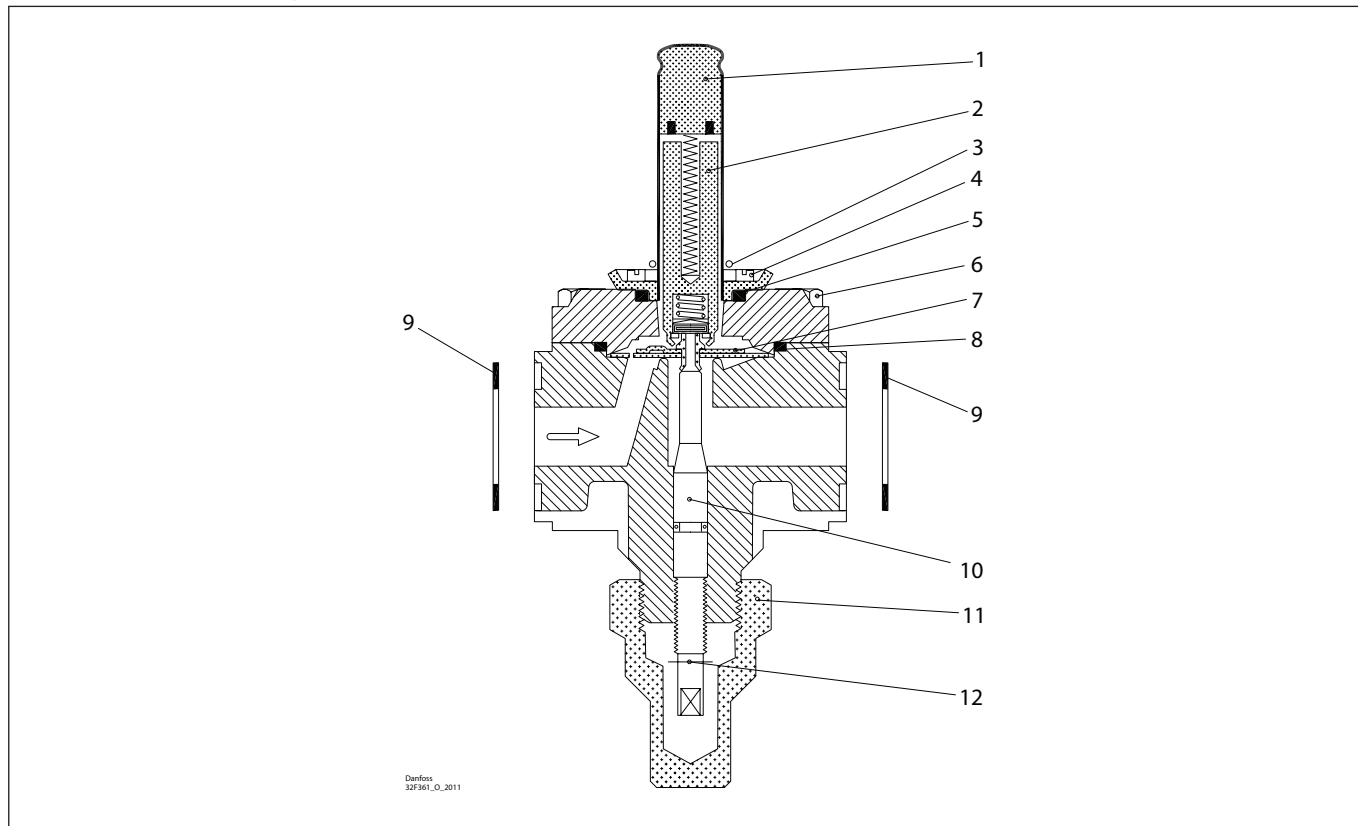

Overhaul kit | Code number 032F2202
Solenoid valve, type EVRA, size 10 (previous design)

1 Total no. = 1	2 For AC/DC Total no. = 1	3 Total no. = 1	4 Total no. = 4	5 = Rubber Total no. = 1	6 Total no. = 4
7 Total no. = 1	8 = Rubber Total no. = 1	9 = Fibre Total no. = 2	10 Total no. = 1	11 Total no. = 1	12 Total no. = 1