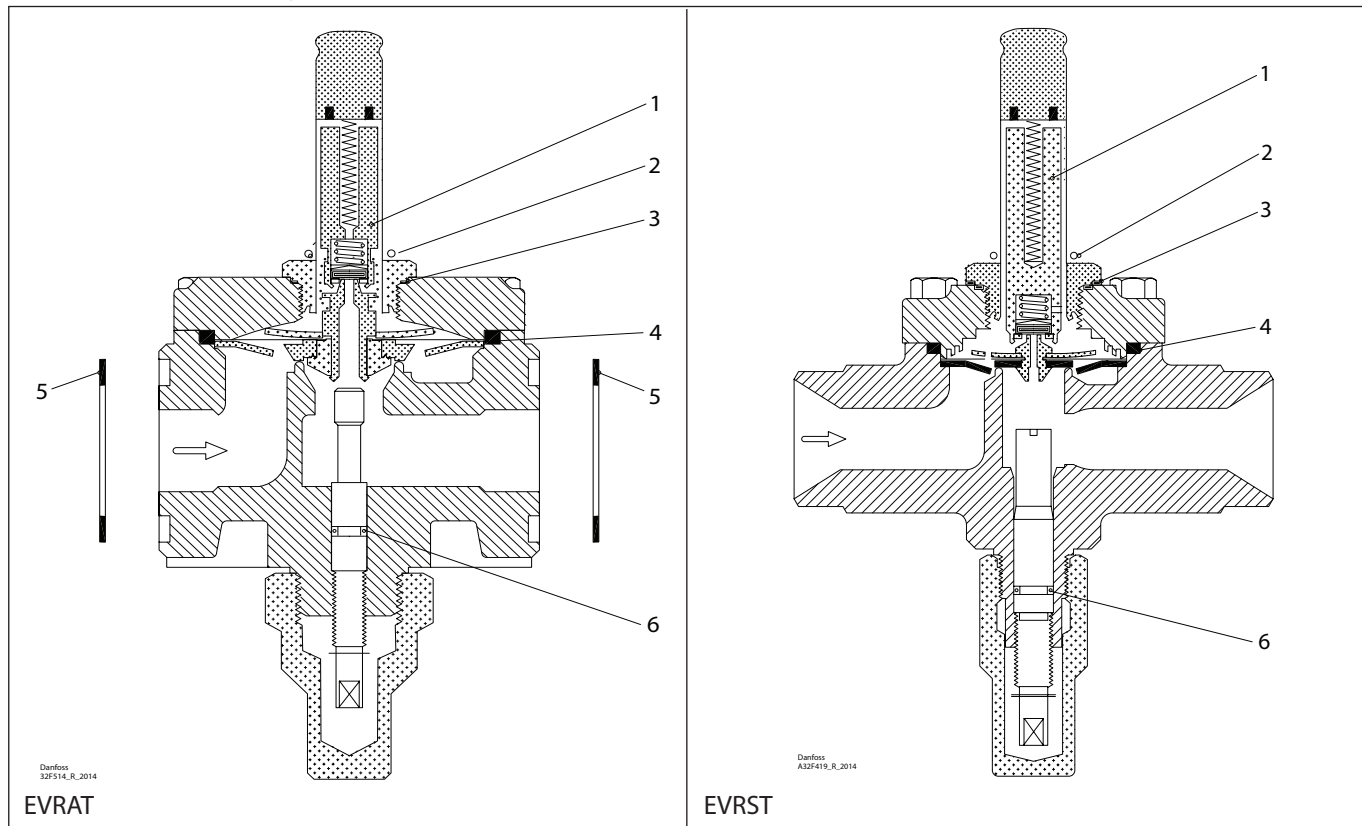

Repair kit | Code number 032F2345
Solenoid valves, types EVRAT and EVRST, size 20

1 Total no. = 1	2 Total no. = 1	3 — = Alu. Total no. = 1	4 ▨ = Rubber Total no. = 1	5 — = Fibre Total no. = 2
6 Total no. = 1