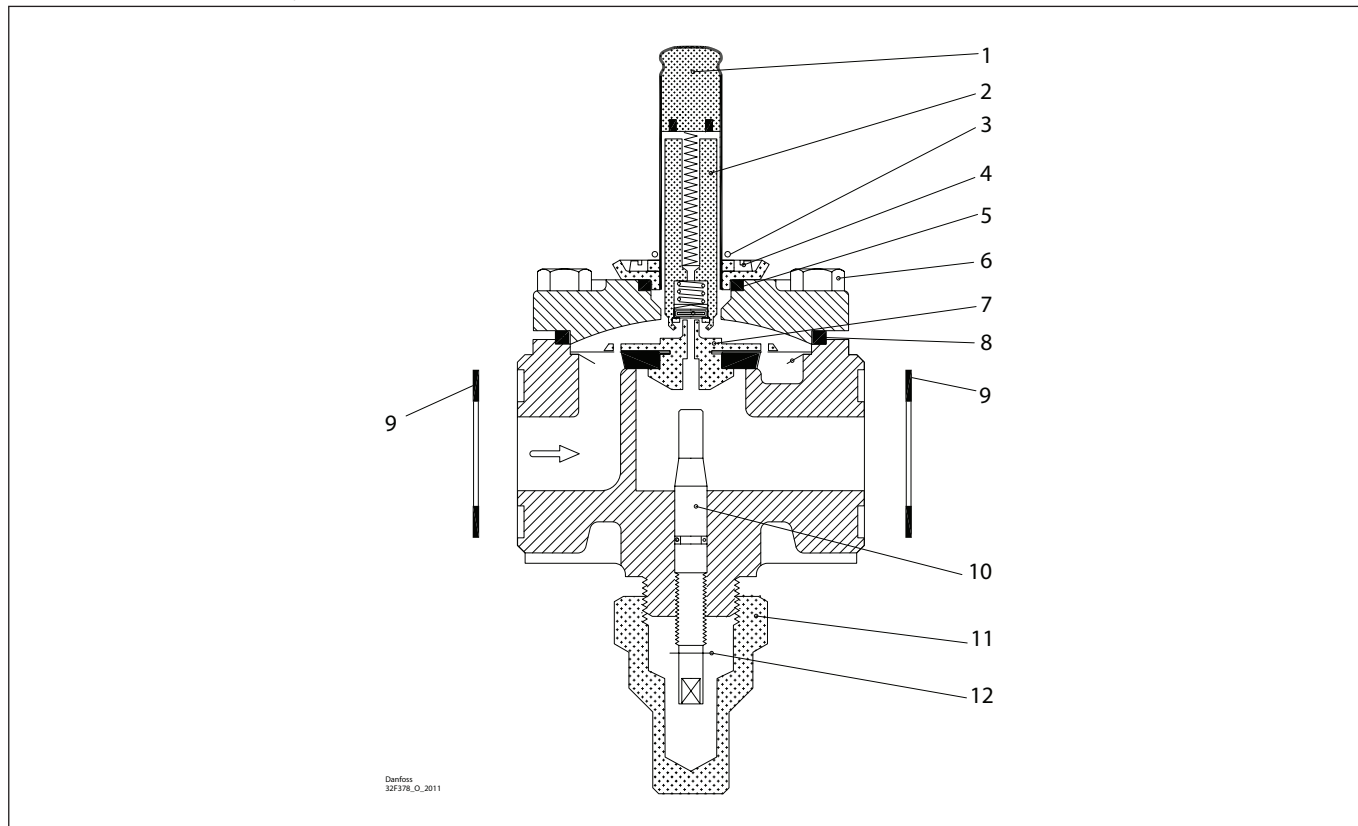

Overhaul kit | Code number 032F2210
Solenoid valve, type EVRA, size 20 (previous design)

1 Total no. = 1	2 For AC/DC Total no. = 1	3 Total no. = 1	4 Total no. = 4	5 = Rubber Total no. = 1	6 Total no. = 4
7 Total no. = 1	8 = Rubber Total no. = 1	9 = Fibre Total no. = 2	10 Total no. = 1	11 Total no. = 1	12 Total no. = 1