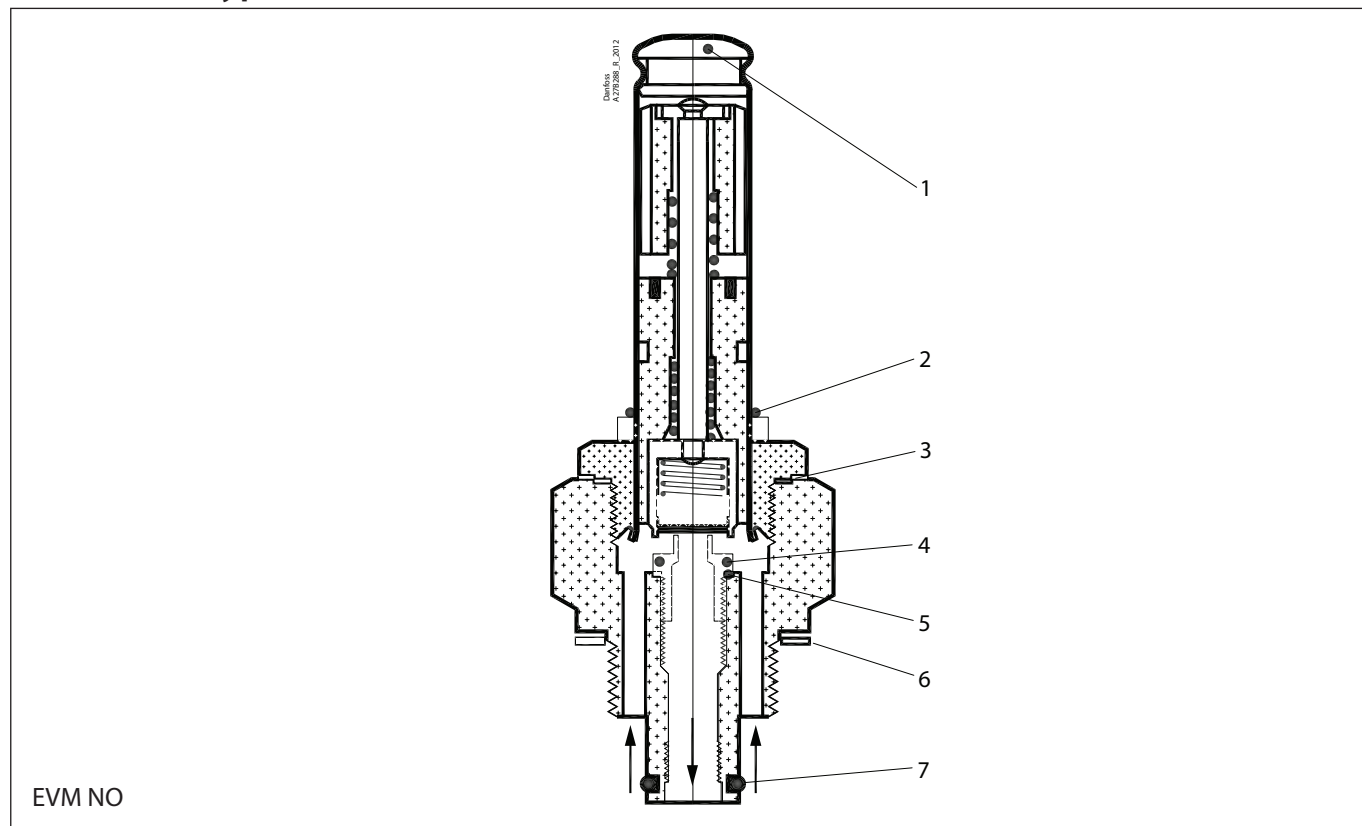

Repair kit | Code number 032F2325
Pilot valves, types EVM (NO)

EVM NO

1 Total no. = 1	2 $\varnothing 14 \text{ mm}$ $\varnothing 0.56''$ Total no. = 1	3 — = Alu. $\varnothing 27 \text{ mm}$ $\varnothing 1.04''$ Total no. = 1	4 $\varnothing 1.8 \text{ mm}$ $\varnothing 0.07''$ Total no. = 1	5 — = Alu. $\varnothing 10 \text{ mm}$ $\varnothing 0.4''$ Total no. = 1	6 — = Fibre $\varnothing 33 \text{ mm}$ $\varnothing 1.3''$ Total no. = 2
7 $\varnothing 9 \text{ mm}$ $\varnothing 0.35''$ Total no. = 1