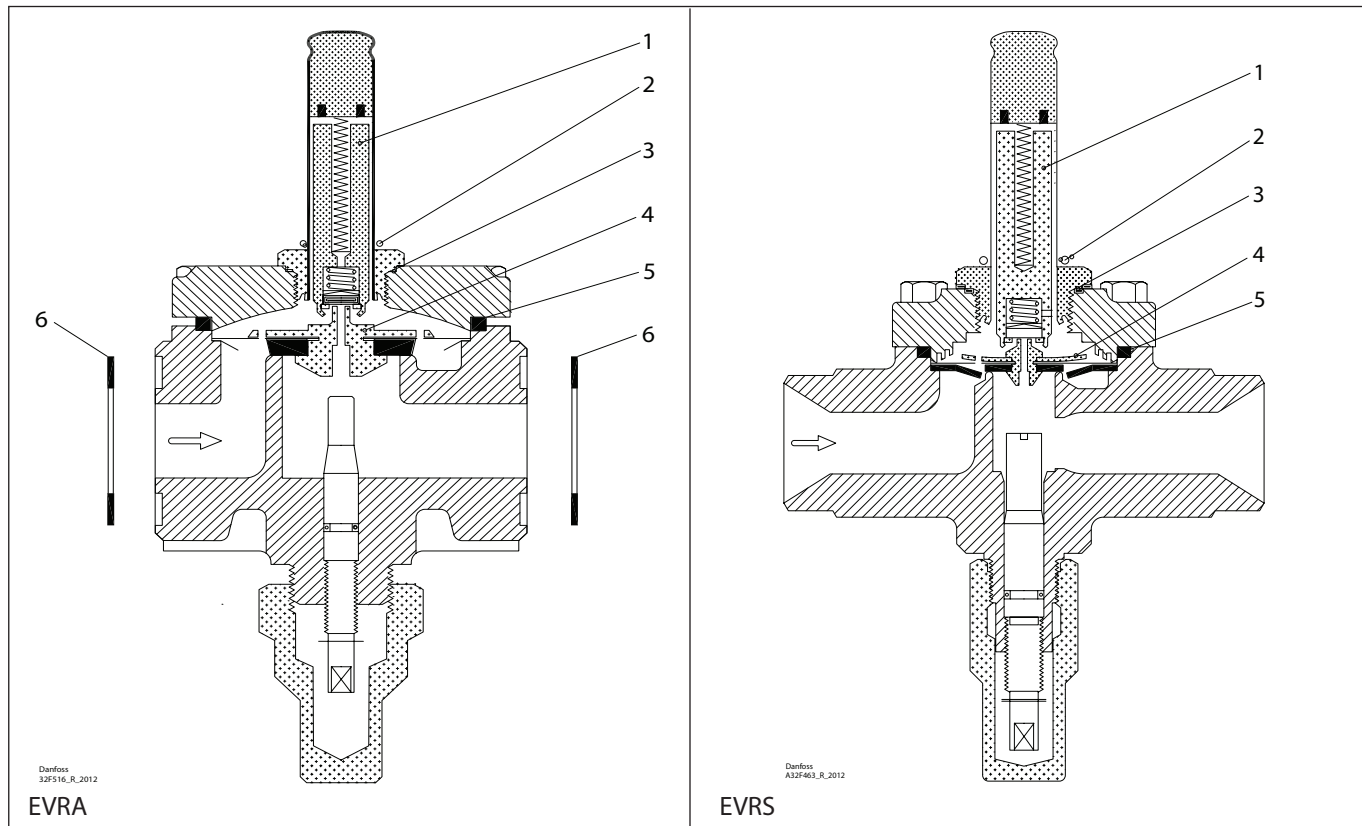

Repair kit | Code number 032F2332
EVRA and EVRS, size 20

1 For AC / DC 44.9 mm 1.71" Total no. = 1	2 Ø14 mm Ø0.56" Total no. = 1	3 = Alu. Ø27 mm Ø1.04" Total no. = 1	4 Ø38 mm Ø1.5" Total no. = 1	5 = Rubber Ø64 mm Ø2.52" Total no. = 1	6 = Fibre Ø39 mm Ø1.54" Total no. = 2