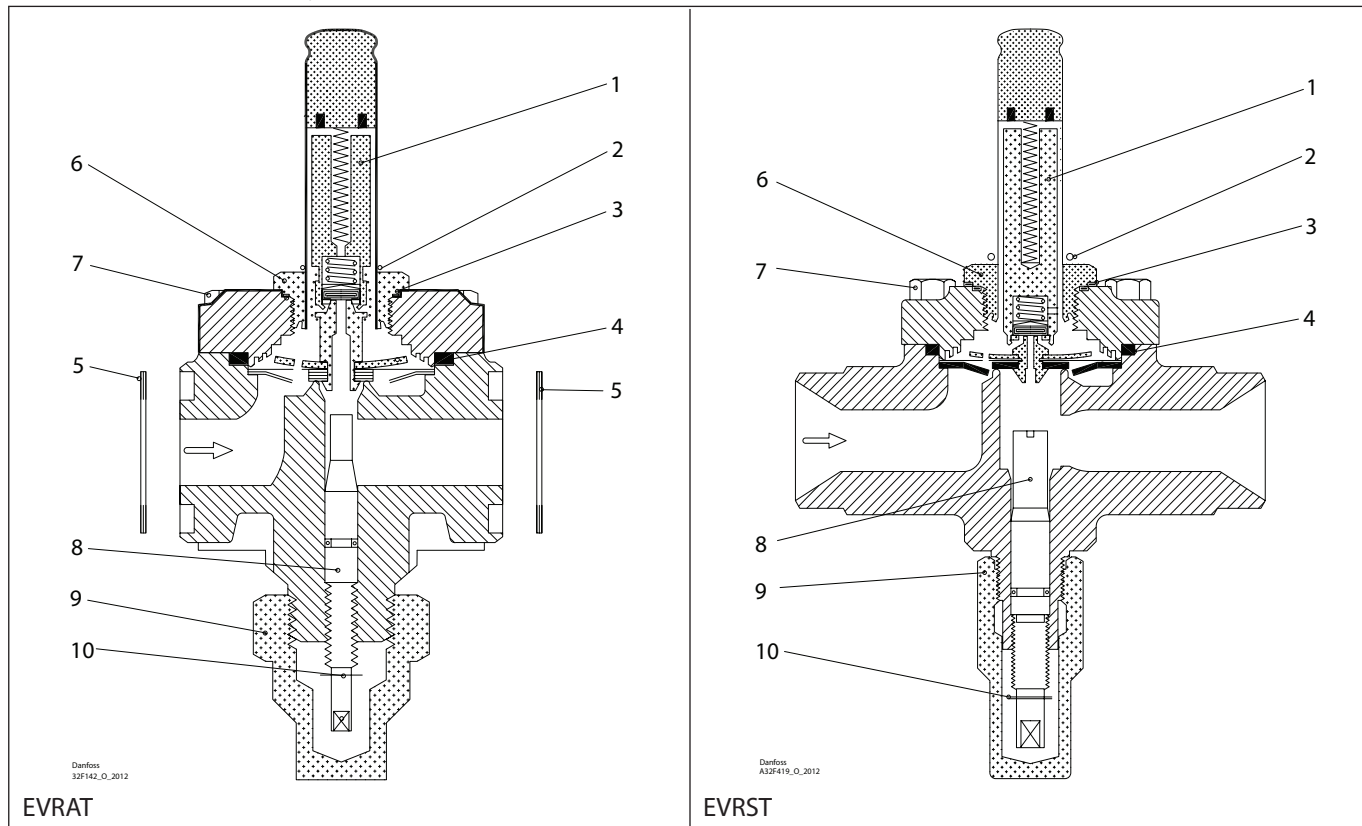

Overhaul kit | Code number 032F2346
Solenoid valves, types EVRAT and EVRST, size 10

1 Ø31mm Ø1.22" Total no. = 1	2 Ø14mm Ø0.56" Total no. = 1	3 Ø27mm Ø1.04" Total no. = 1	4 Ø49mm Ø1.92" Total no. = 1	5 Ø32mm Ø1.26" Total no. = 2	6 51mm 2.01" Total no. = 1
7 20mm 0.79" Total no. = 4	8 73mm 2.87" Total no. = 1	9 NV 32mm NV 1.26" Total no. = 1	10 Ø5mm Ø0.2" Total no. = 1