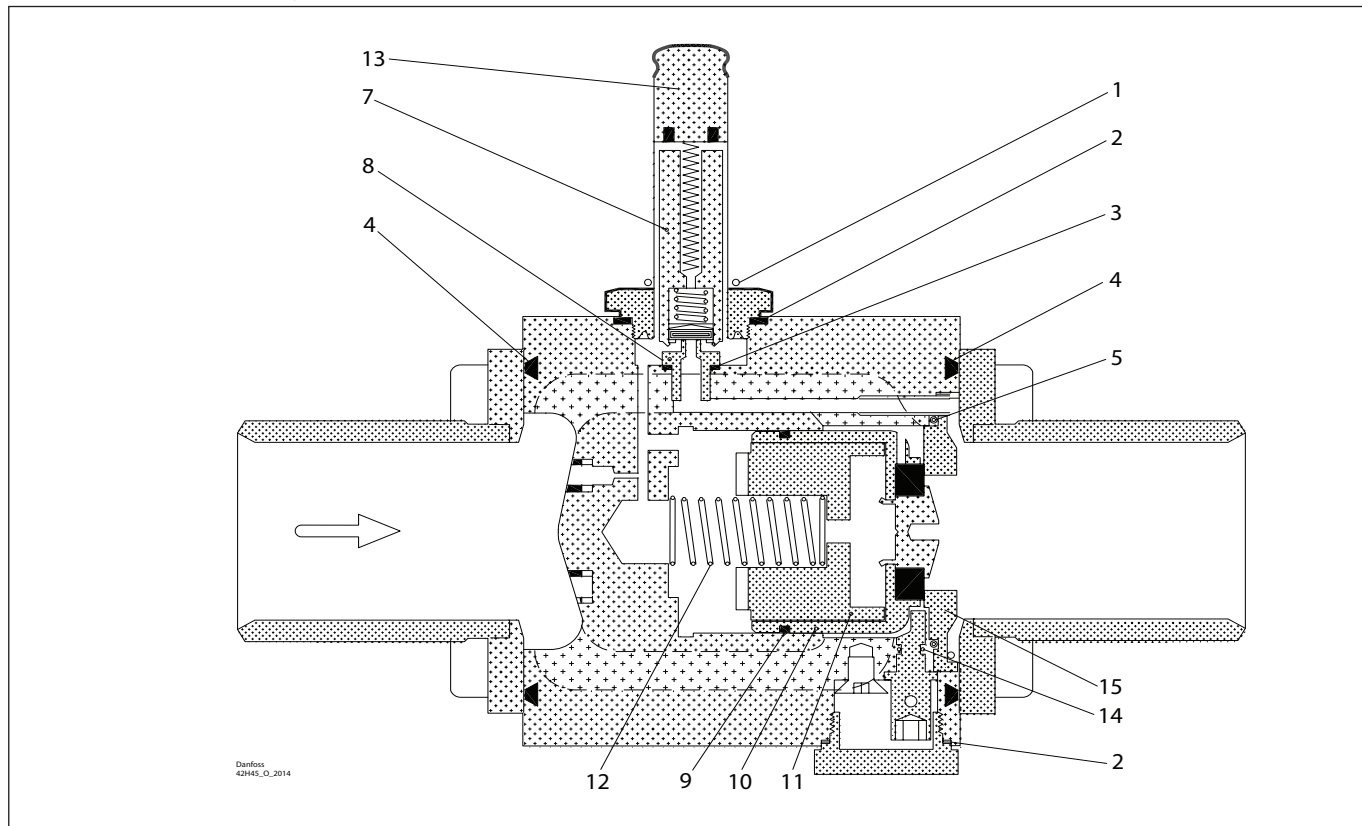

Overhaul kit | Code number 032F2342
Solenoid valve, type EVRA, size 40

1 Total no. = 1	2 Alu. Total no. = 2	3 Alu. Total no. = 1	4 Total no. = 2	5 Total no. = 1
7 Total no. = 1	8 Total no. = 1	9 Steel Total no. = 1	10 Total no. = 1	11 Total no. = 1
12 Total no. = 1	13 Total no. = 1	14 Total no. = 1	15 Total no. = 1