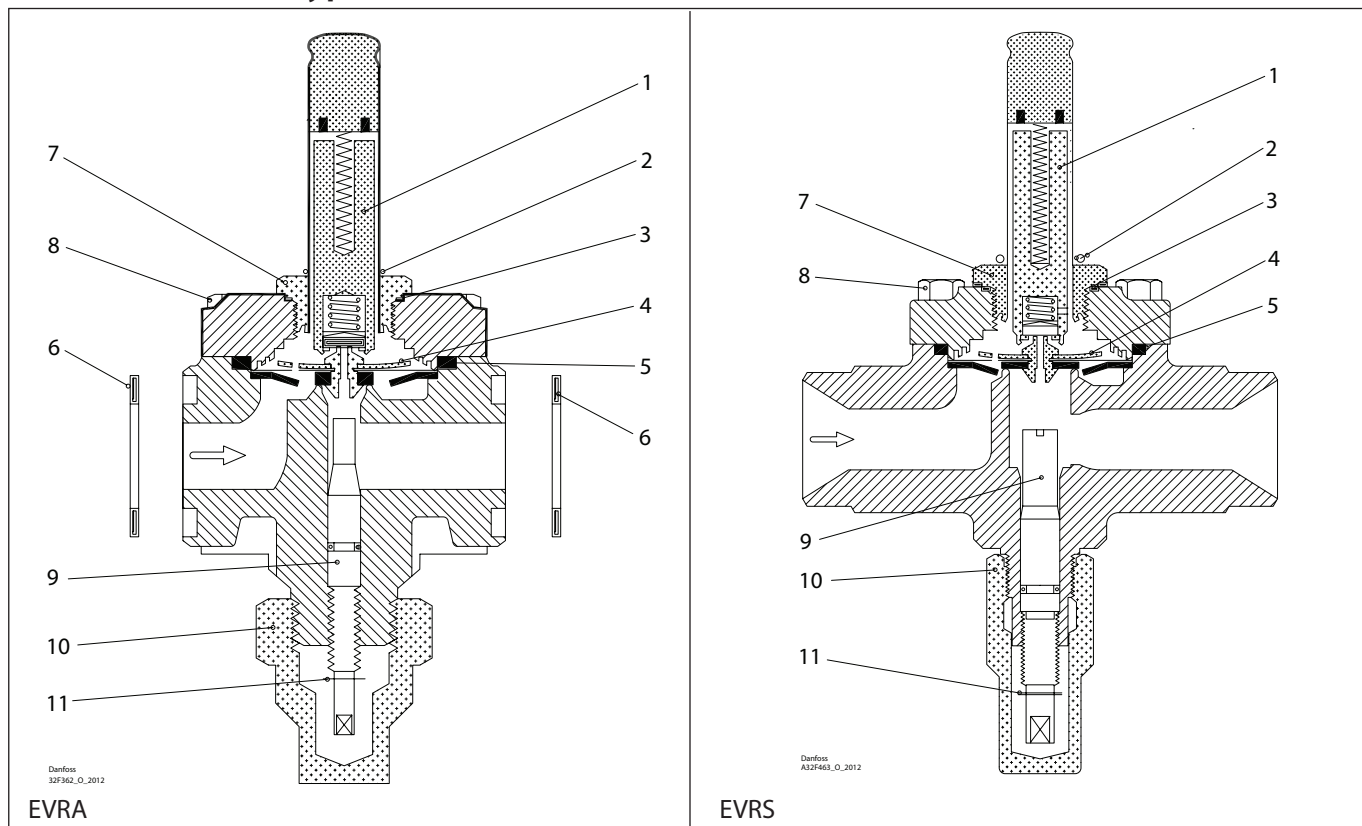

Overhaul kit | Code number 032F2337 Solenoid valves, types EVRA and EVRS, size 10

1 For AC / DC Total no. = 1	2 Total no. = 1	3 = Alu. Total no. = 1	4 Total no. = 1	5 = Rubber Total no. = 1	6 = Fibre Total no. = 2
7 Total no. = 1	8 Total no. = 4	9 Total no. = 1	10 Total no. = 1	11 Total no. = 1