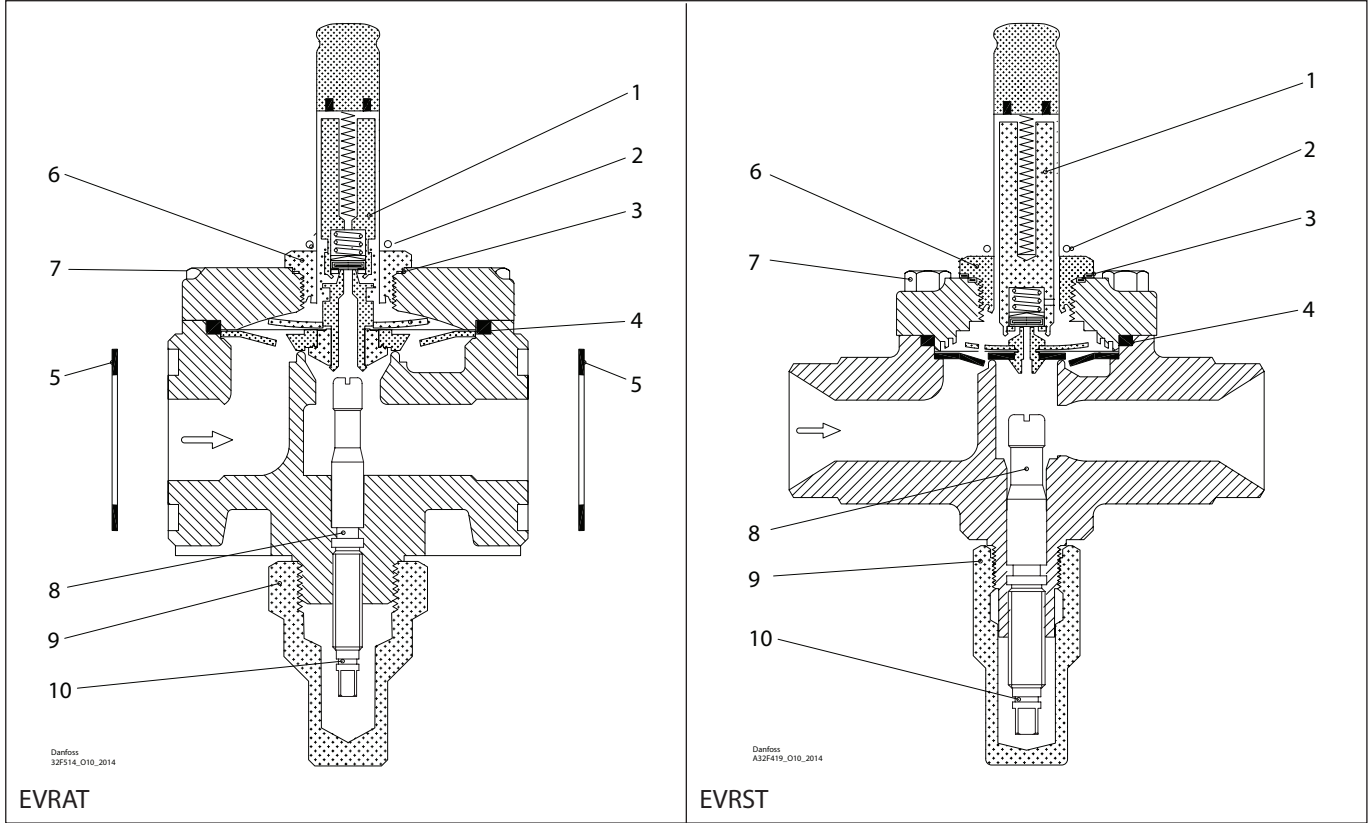

Overhaul kit | Code number 032F2348
Solenoid valves, types EVRAT and EVRST, size 20

1 Total no. = 1	2 Total no. = 1	3 = Alu. Total no. = 1	4 = Rubber Total no. = 1	5 = Fibre Total no. = 2	6 Total no. = 1
7 Total no. = 4	8 Total no. = 1	9 Total no. = 1	10 Total no. = 1