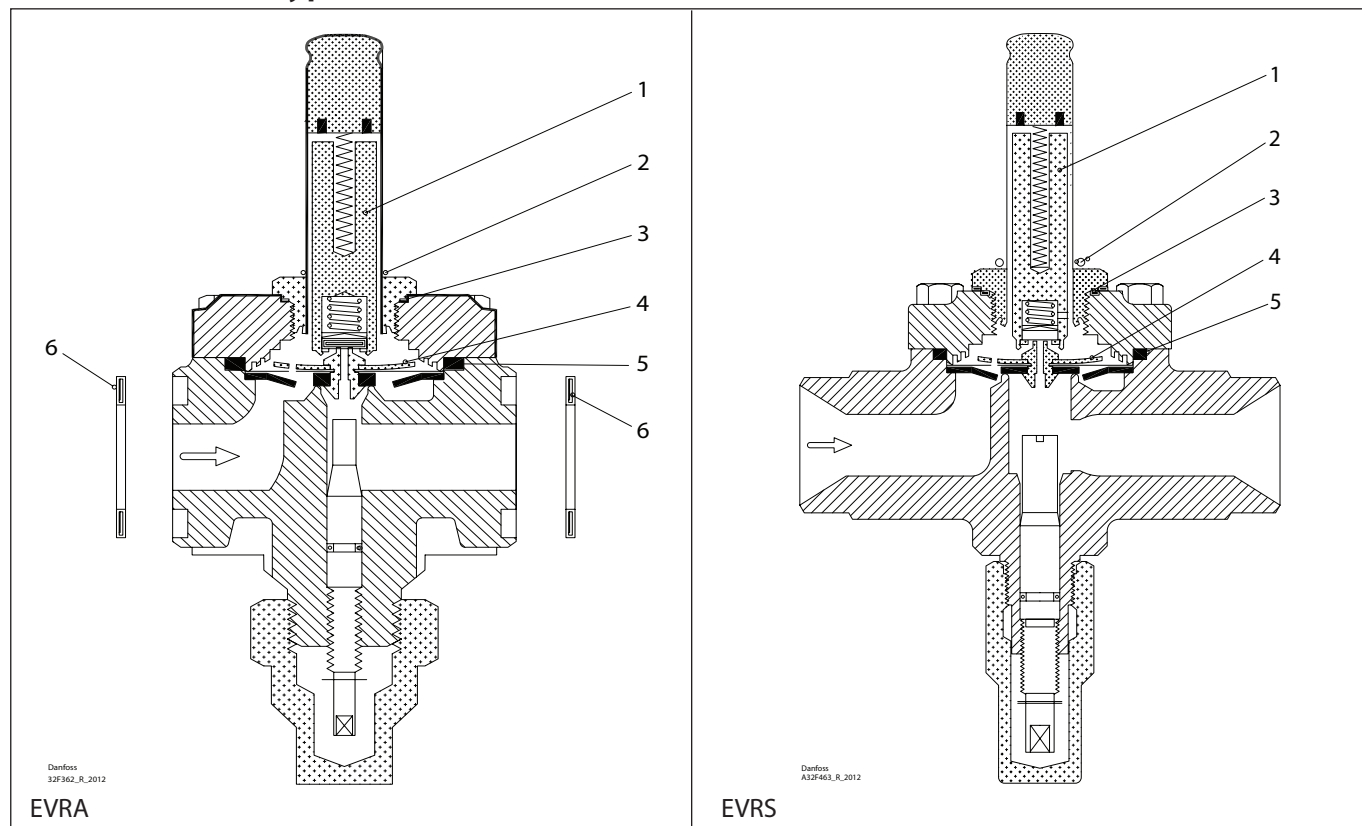

Repair kit | Code number 032F2330 Solenoid valves, types EVRA and EVRS, size 10

1 For AC / DC 44.9 mm 1.71" Total no. = 1	2 Ø14 mm Ø0.56" Total no. = 1	3 = Alu. Ø27 mm Ø1.04" Total no. = 1	4 Ø31 mm Ø1.22" Total no. = 1	5 = Rubber Ø49 mm Ø1.92" Total no. = 1	6 = Fibre Ø32 mm Ø1.26" Total no. = 2