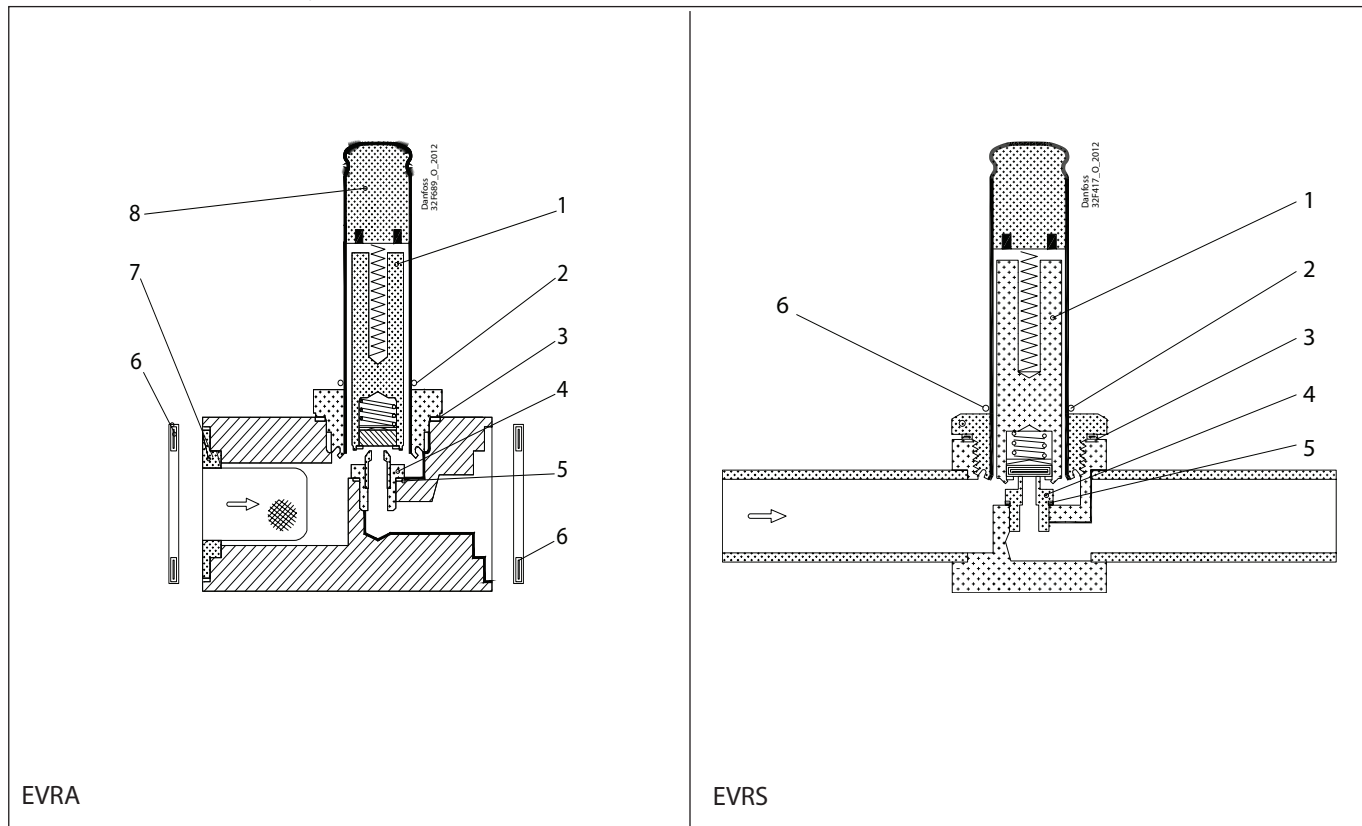

Overhaul kit | Code number 032F2336
Solenoid valves, types EVRA and EVRS, size 3

1 For AC / DC Total no. = 1	2 Ø14 mm Ø0.56" Total no. = 1	3 — = Alu. Ø27 mm Ø1.04" Total no. = 1	4 Ø2.6 mm Ø0.10" Total no. = 1	5 — = Alu. Ø10 mm Ø0.4" Total no. = 1	6 — = Fibre Ø32 mm Ø1.26" Total no. = 2
7 Total no. = 1	8 51 mm 2.01" Total no. = 1