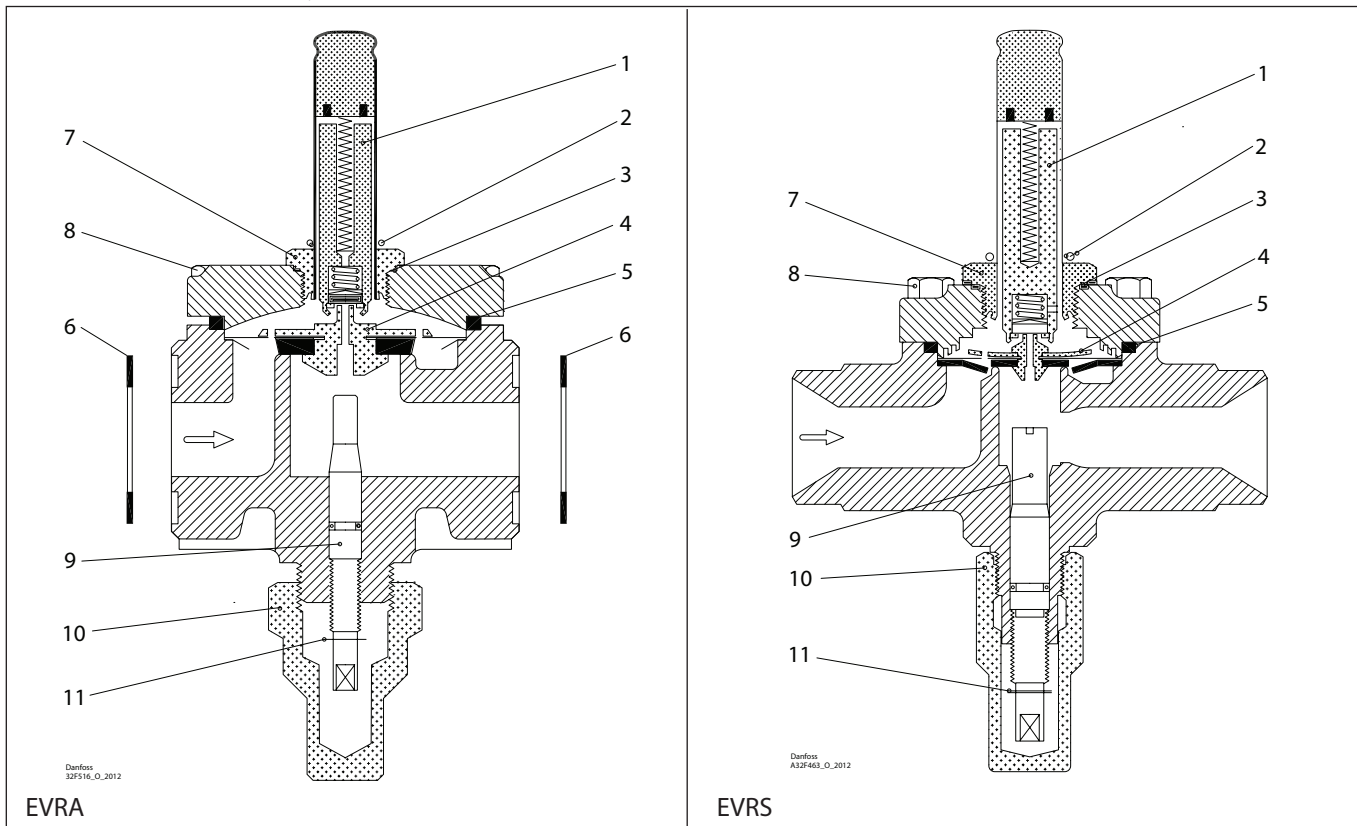

Overhaul kit | Code number 032F2339 Solenoid valves, types EVRA and EVRS, size 20

1 For AC / DC Total no. = 1	2 Total no. = 1	3 = Alu. Total no. = 1	4 Total no. = 1	5 = Rubber Total no. = 1	6 = Fibre Total no. = 2
7 Total no. = 1	8 Total no. = 4	9 Total no. = 1	10 Total no. = 1	11 Total no. = 1