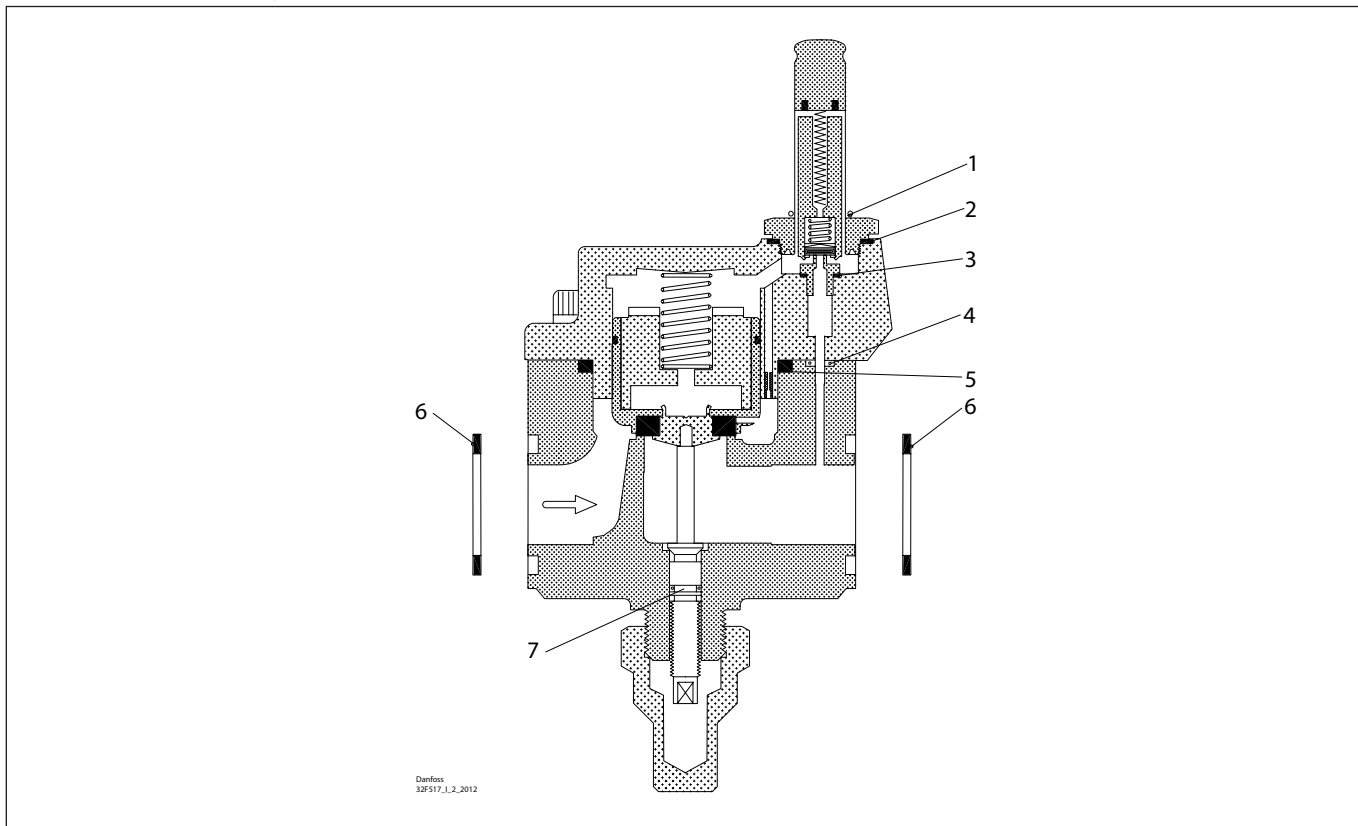

Inspection kit | Code number 032F2326
Solenoid valve, type EVRA, size 25

1 Total no. = 1	2 Total no. = 1	3 Total no. = 1	4 Total no. = 1	5 Total no. = 1	6 Total no. = 2
7 Total no. = 1