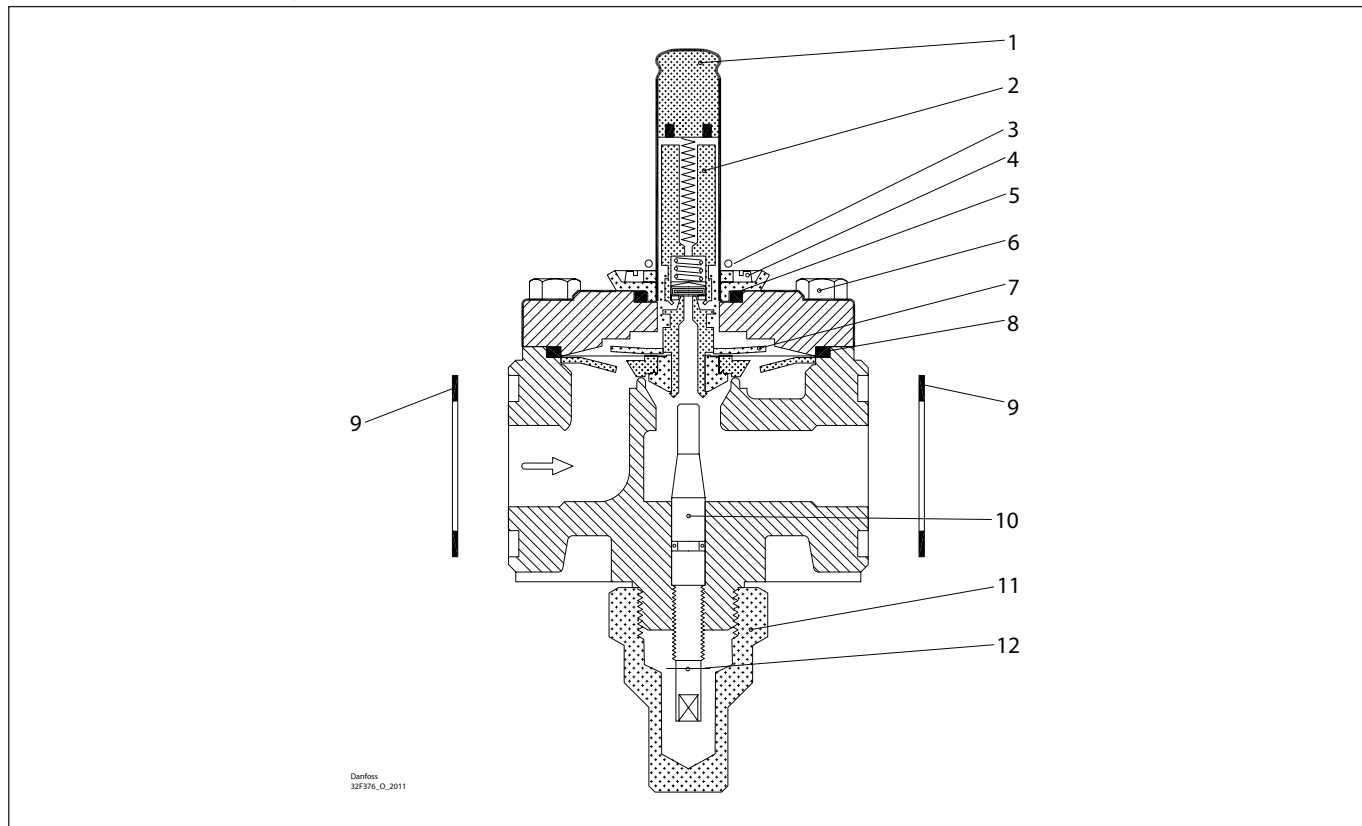

Overhaul kit | Code number 032F2322
Solenoid valve, type EVRAT, size 15 (previous design)

1 5.1 mm 2.01" Total no. = 1	2 3.5 mm 1.38" Total no. = 1	3 Ø14 mm Ø0.56" Total no. = 1	4 6 mm 0.24" Total no. = 4	5 Ø22 mm Ø0.87" Total no. = 1	6 20 mm 0.79" Total no. = 4
7 Ø31 mm Ø1.22" Total no. = 1	8 Ø49 mm Ø1.93" Total no. = 1	9 Ø3.2 mm Ø0.126" Total no. = 2	10 73 mm 2.87" Total no. = 1	11 NV32 mm NV1.26" Total no. = 1	12 Ø5 mm Ø0.2" Total no. = 1