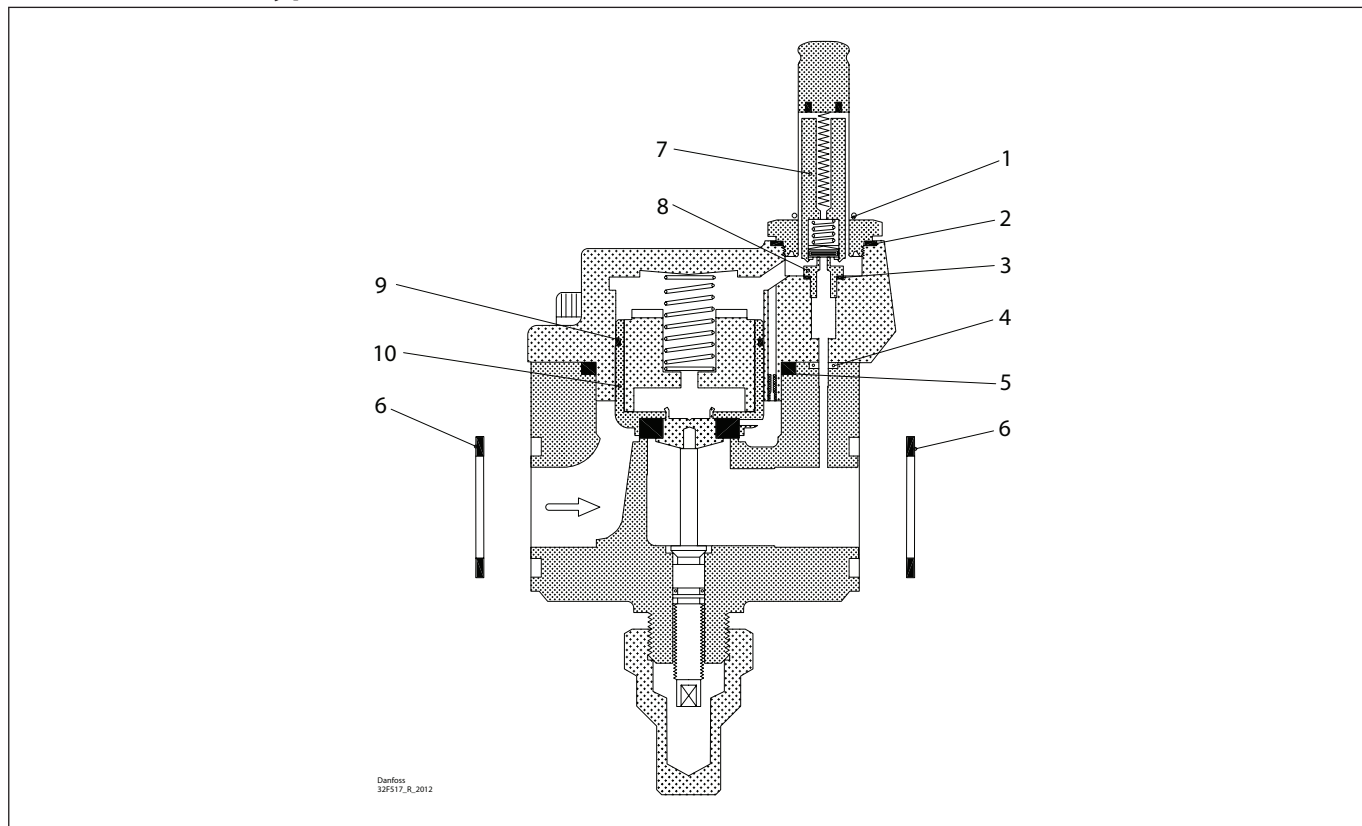

Repair kit | Code number 032F2333
Solenoid valve, type EVRA, size 25

1 Total no. = 1	2 Alu. Total no. = 1	3 Alu. Total no. = 1	4 Total no. = 1	5 Rubber Total no. = 1
6 Fibre Total no. = 2	7 Total no. = 1	8 Total no. = 1	9 Steel Total no. = 1	10 Total no. = 1