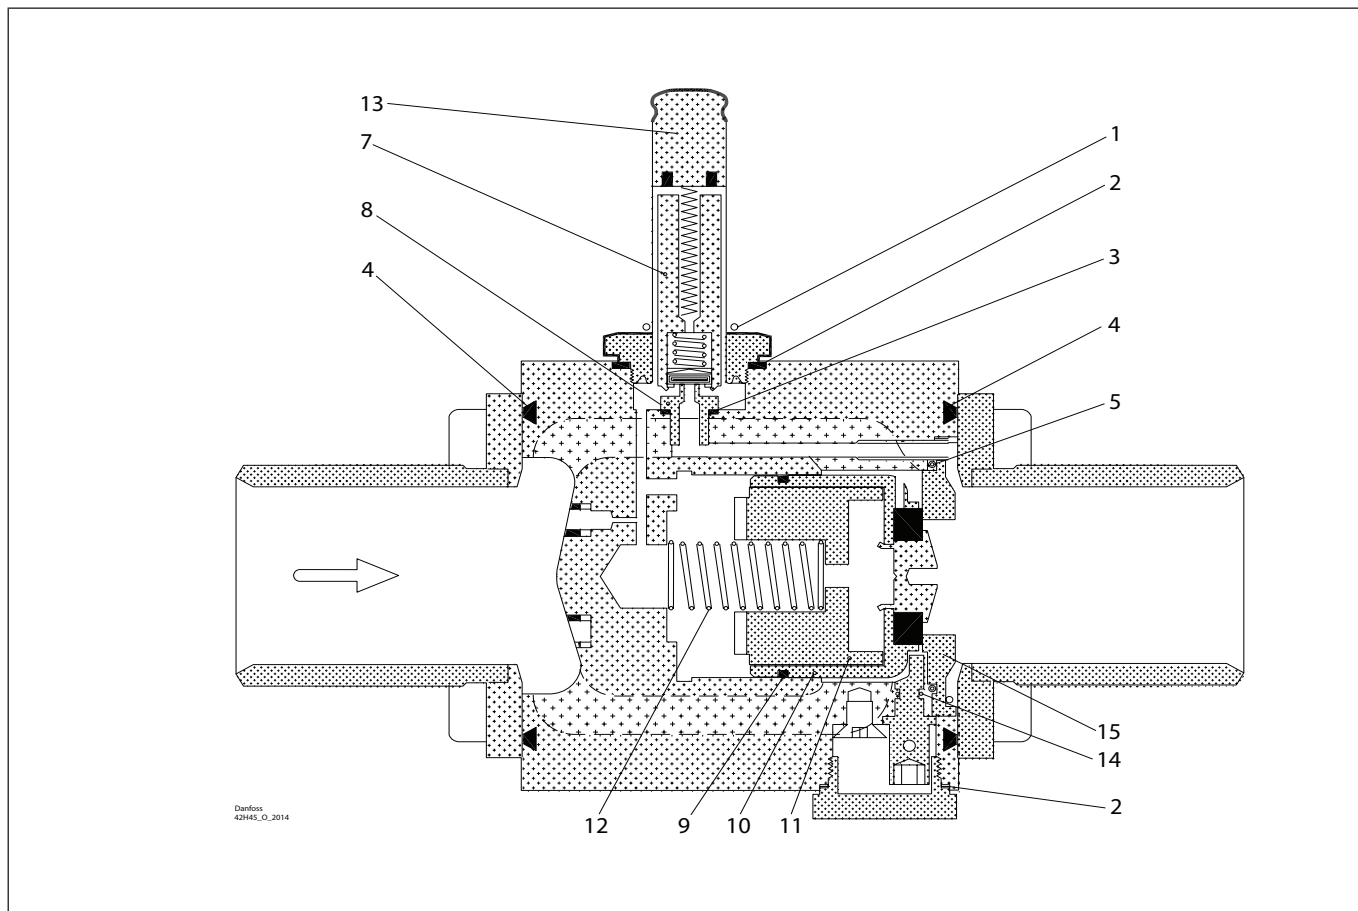

Overhaul kit | Code number 032F2341
EVRA, size 32

1 Total no. = 1	2 Total no. = 2	3 Total no. = 1	4 Total no. = 2	5 Total no. = 1
7 Total no. = 1	8 Total no. = 1	9 Total no. = 1	10 Total no. = 1	11 Total no. = 1
12 Total no. = 1	13 Total no. = 1	14 Total no. = 1	15 Total no. = 1