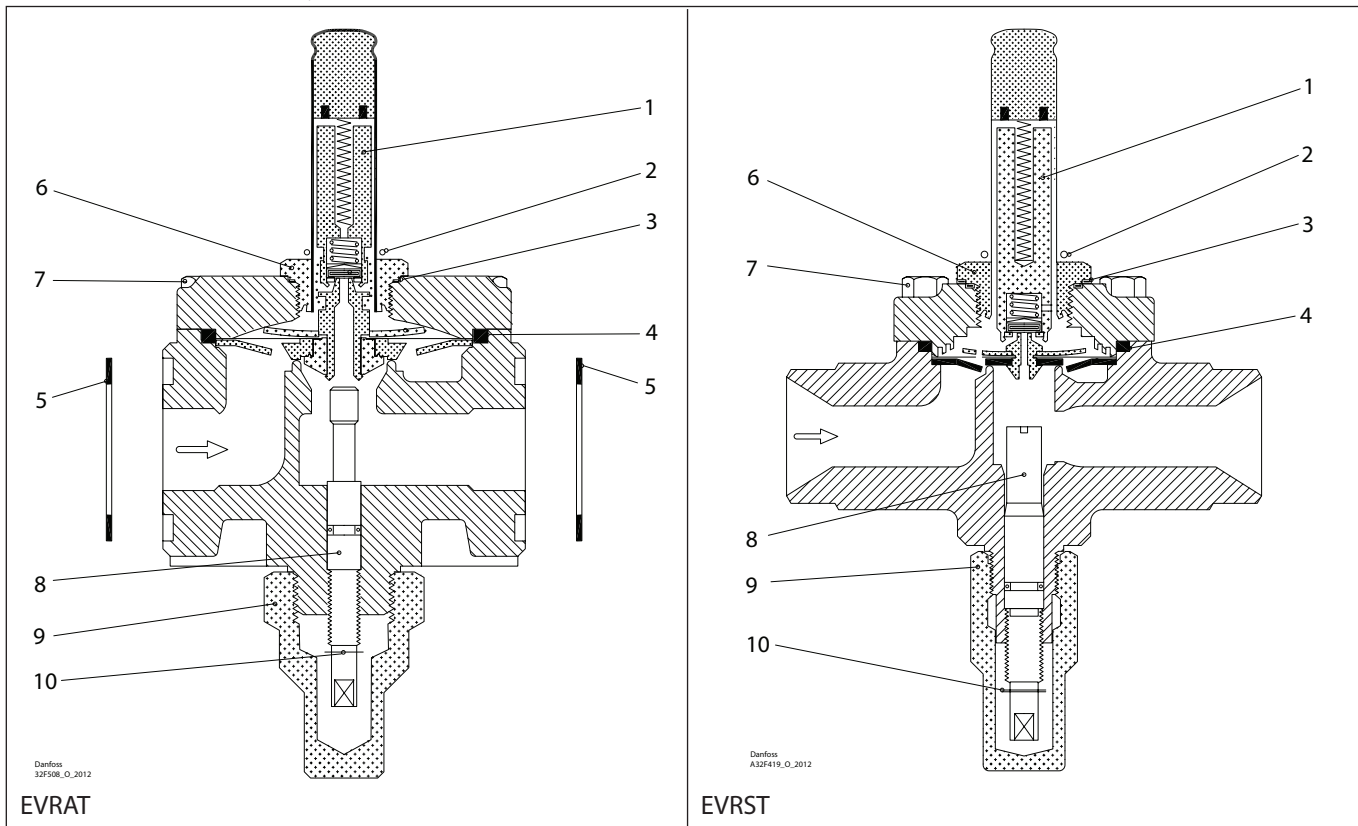

Overhaul kit | Code number 032F2347 Solenoid valves, types EVRAT and EVRST, size 15

1 Total no. = 1	2 Total no. = 1	3 = Alu. Total no. = 1	4 = Rubber Total no. = 1	5 = Fibre Total no. = 2	6 Total no. = 1
7 Total no. = 4	8 Total no. = 1	9 Total no. = 1	10 Total no. = 1