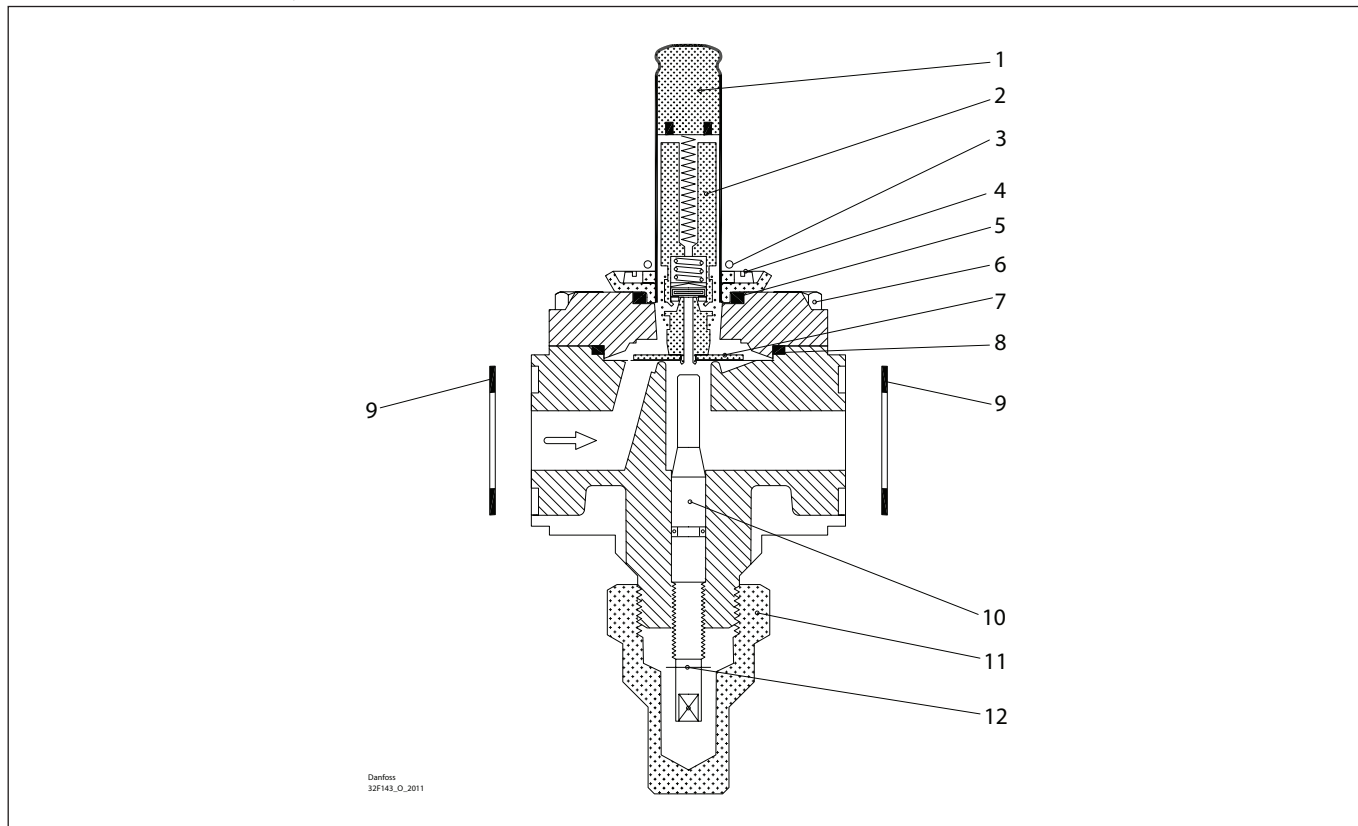

Overhaul kit | Code number 032F2321
Solenoid valve, type EVRAT, size 10 (previous design)

1 51 mm 2.01" Total no. = 1	2 35 mm 1.38" Total no. = 1	3 Ø14 mm Ø0.56" Total no. = 1	4 6 mm 0.24" Total no. = 4	5 Ø22 mm Ø0.87" Total no. = 1 ▨ = Rubber	6 20 mm 0.79" Total no. = 4
7 Ø24 mm Ø0.94" Total no. = 1	8 Ø41 mm Ø1.6" Total no. = 1 ▨ = Rubber	9 Ø32 mm Ø1.26" Total no. = 2 — = Fibre	10 73 mm 2.87" Total no. = 1	11 NV32 mm NV1.26" Total no. = 1	12 Ø5 mm Ø0.2" Total no. = 1