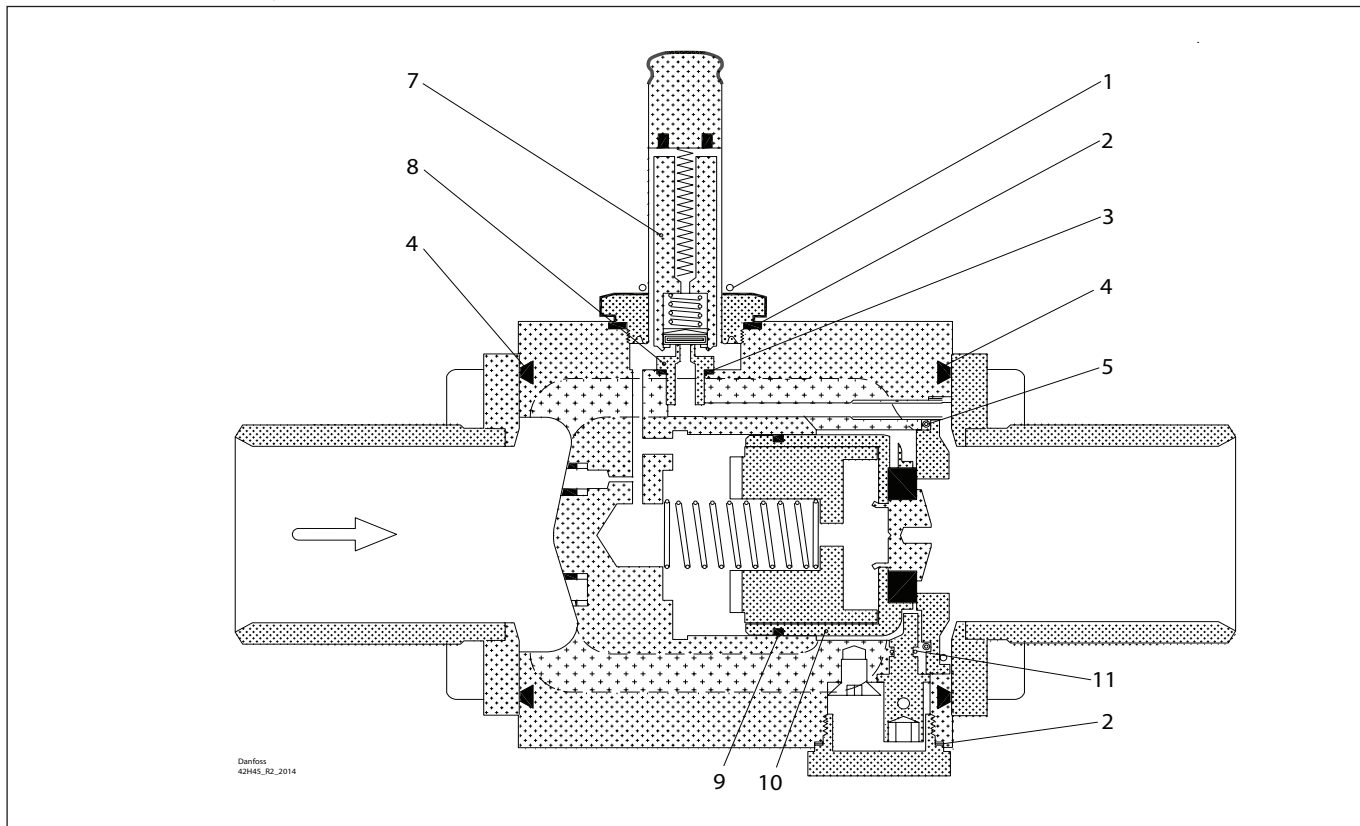

Repair kit | Code number 032F2335
Solenoid valve, type EVRA, size 40

1 Total no. = 1	2 Total no. = 2	3 Total no. = 1	4 Total no. = 2	5 Total no. = 1
7 Total no. = 1	8 Total no. = 1	9 Total no. = 1	10 Total no. = 1	11 Total no. = 1