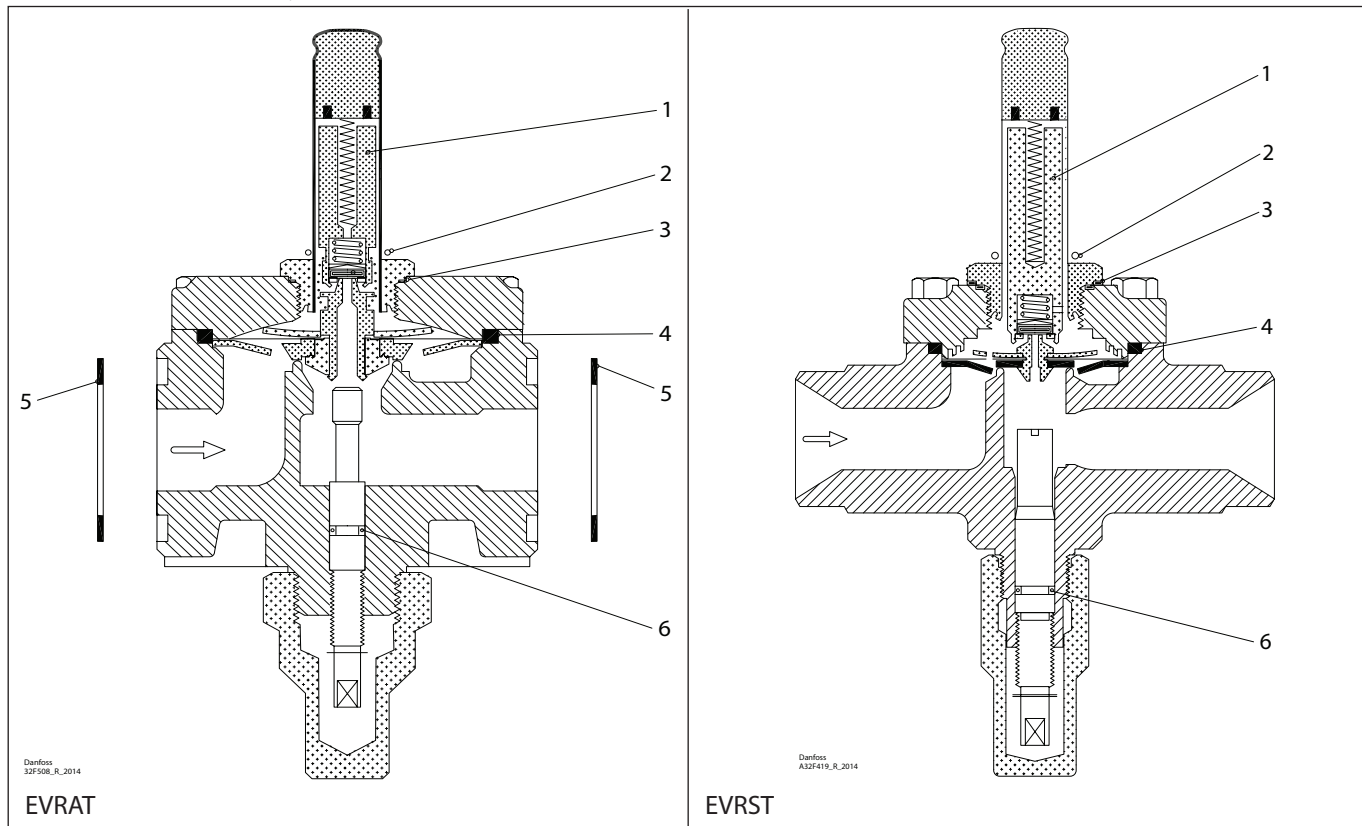

Repair kit | Code number 032F2344
Solenoid valves, types EVRAT and EVRST, size 15

1 Ø31 mm Ø1.22" Total no. = 1	2 Ø14 mm Ø0.56" Total no. = 1	3 Ø27 mm Ø1.04" Total no. = 1	4 Ø49 mm Ø1.92" Total no. = 1	5 Ø32 mm Ø1.26" Total no. = 2
6 Ø5 mm Ø0.2" Total no. = 1