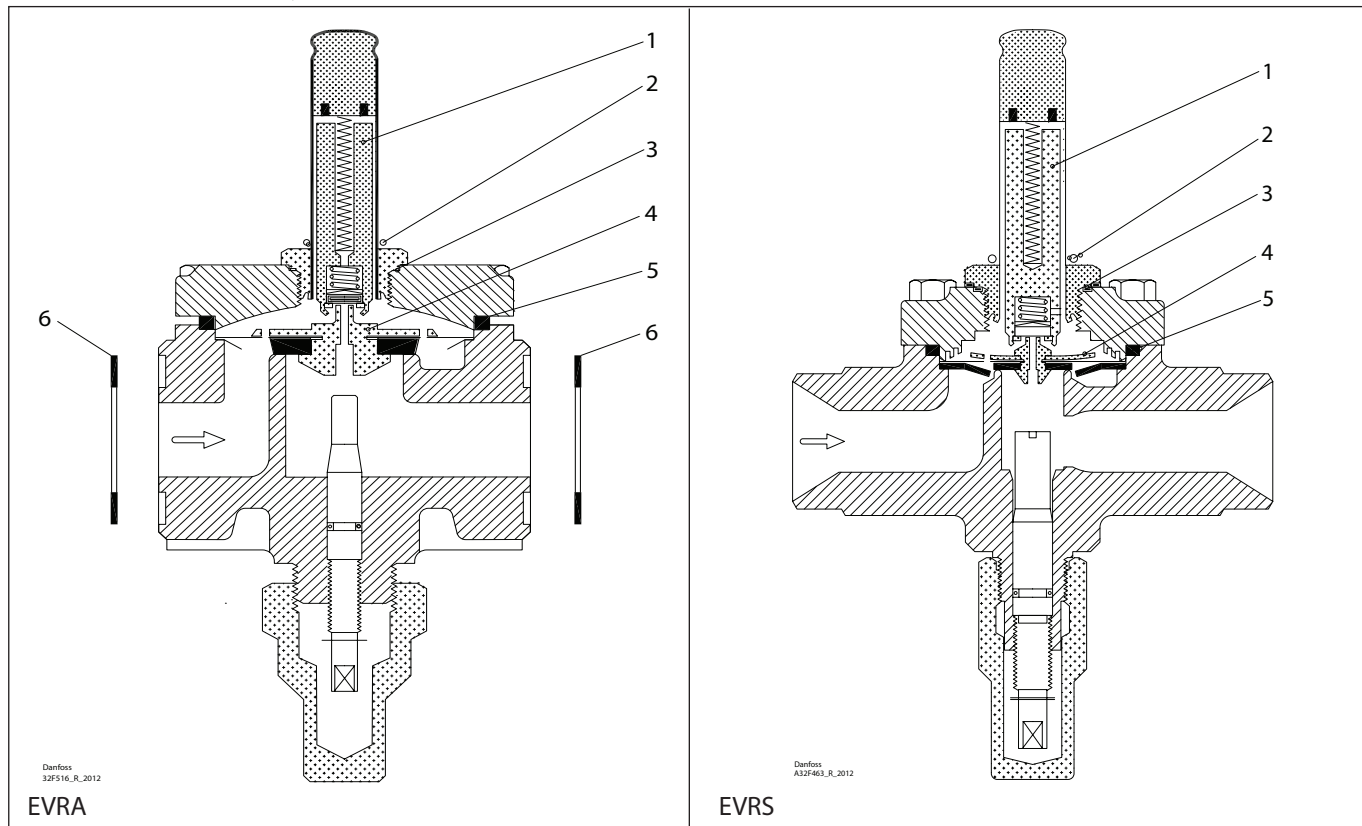

Repair kit | Code number 032F2331
Solenoid valves, types EVRA and EVRS, size 15

1 For AC / DC Total no. = 1	2 Total no. = 1	3 = Alu. Total no. = 1	4 Total no. = 1	5 = Rubber Total no. = 1	6 = Fibre Total no. = 2