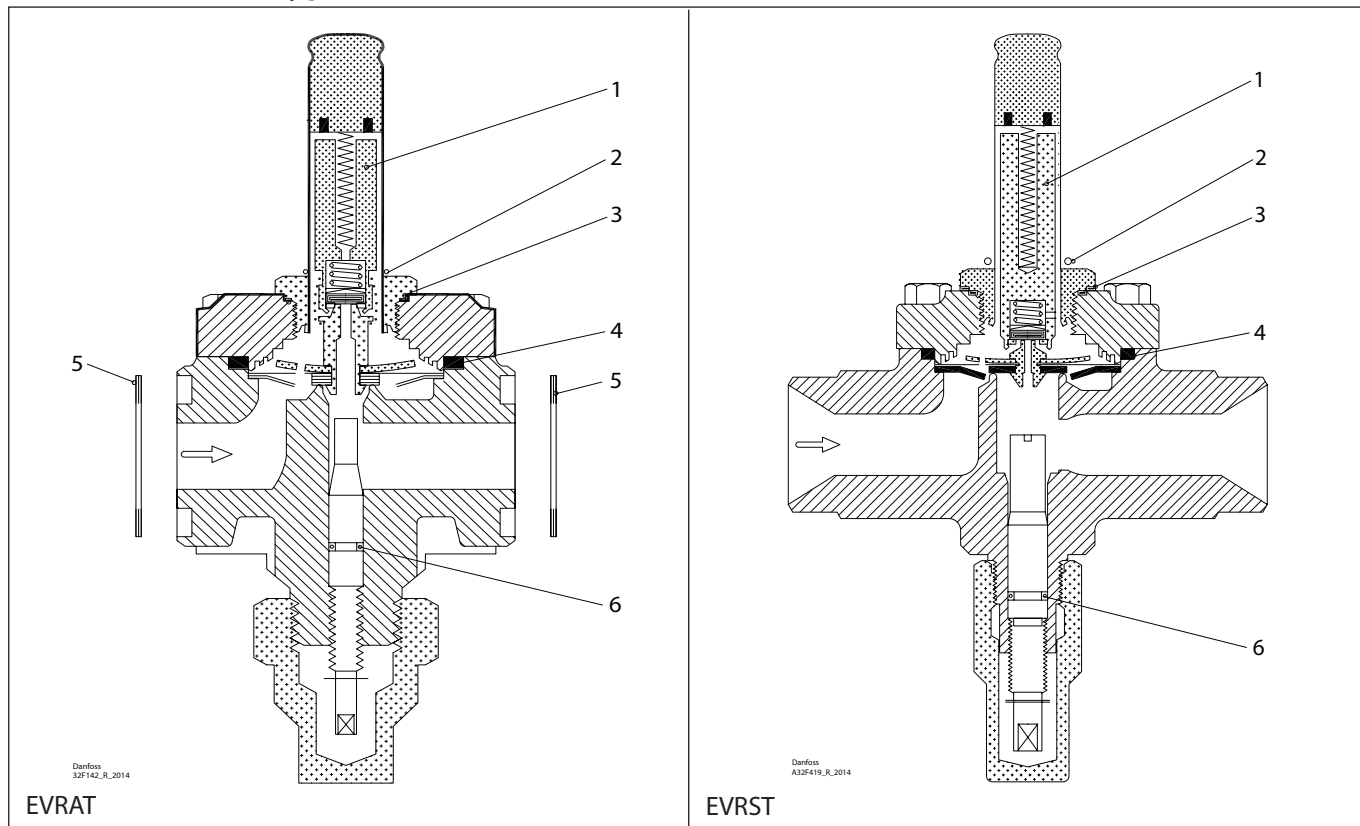

Repair kit | Code number 032F234335
Solenoid valves, types EVRAT and EVRST, size 10

1 Ø31 mm Ø1.22" Total no. = 1	2 Ø14 mm Ø0.56" Total no. = 1	3 Ø27 mm Ø1.04" Total no. = 1	4 Ø49 mm Ø1.92" Total no. = 1	5 Ø32 mm Ø1.26" Total no. = 2
6 Ø5 mm Ø0.2" Total no. = 1