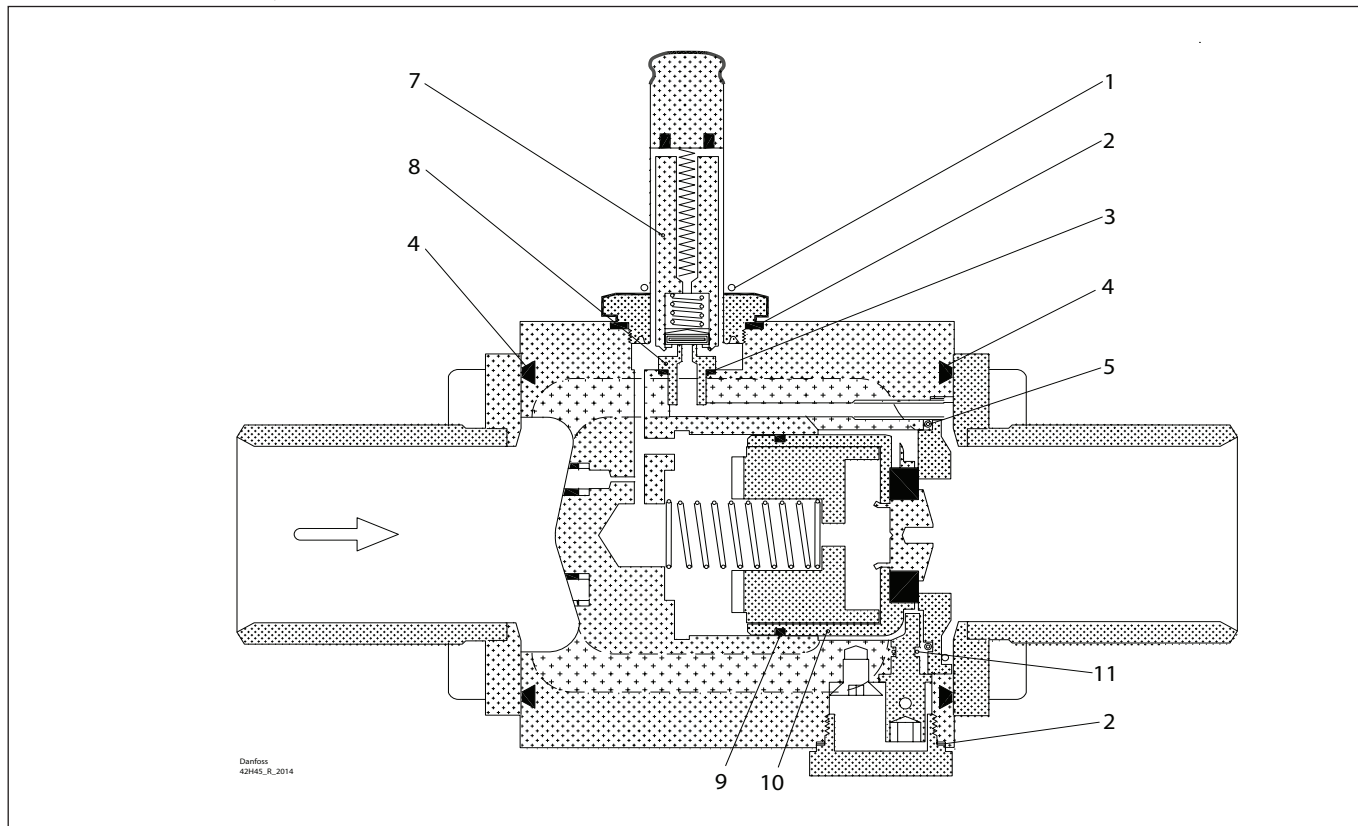

Repair kit | Code number 032F2334
Solenoid valve, type EVRA, size 32

1 Total no. = 1	2 Alu. Total no. = 2	3 Alu. Total no. = 1	4 Total no. = 2	5 Total no. = 1
7 Total no. = 1	8 Total no. = 1	9 Steel Total no. = 1	10 Total no. = 1	11 Total no. = 1