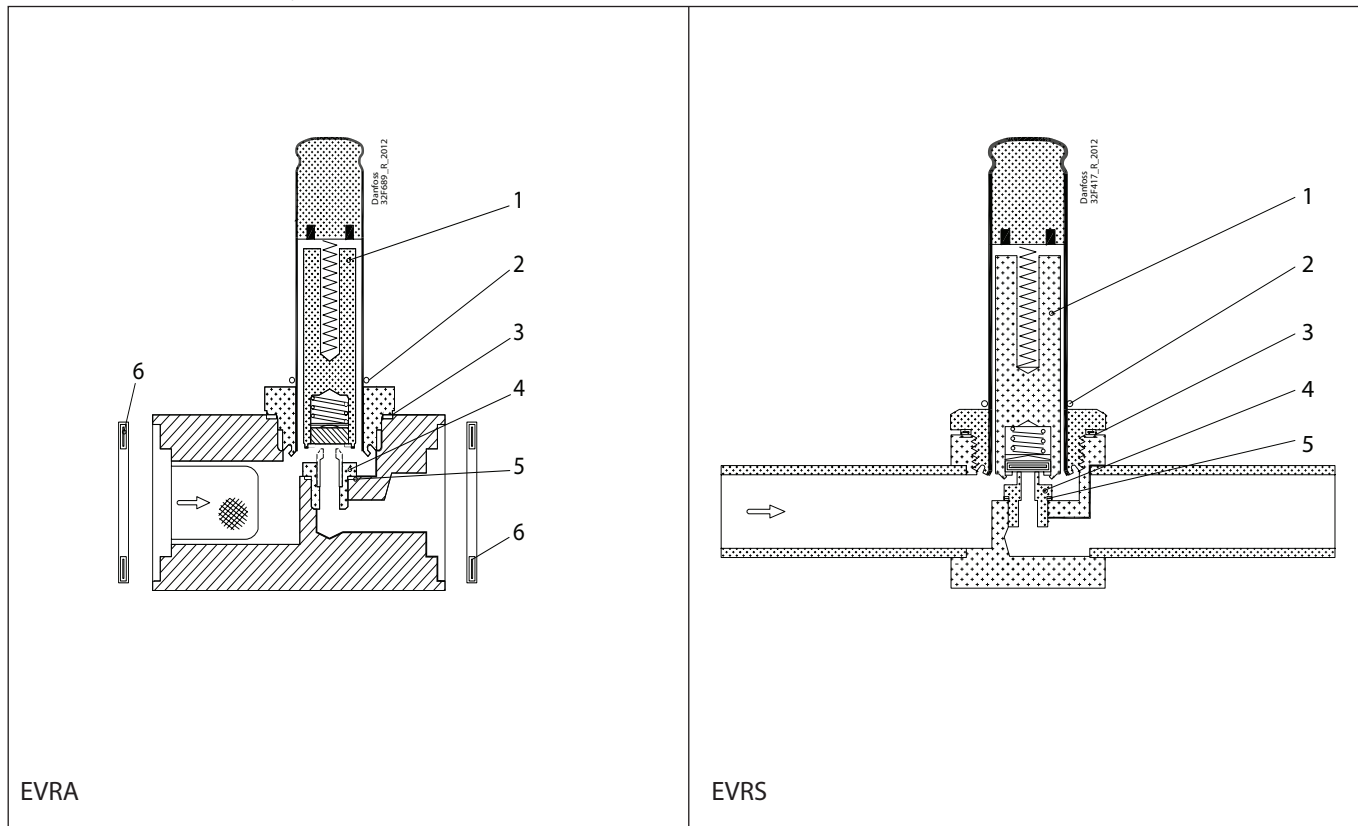

Repair kit | Code number 032F2329
Solenoid valves, types EVRA and EVRS, size 3

1 For AC / DC Total no. = 1	2 Total no. = 1	3 = Alu. Total no. = 1	4 Total no. = 1	5 = Alu. Total no. = 1	6 = Fibre Total no. = 2