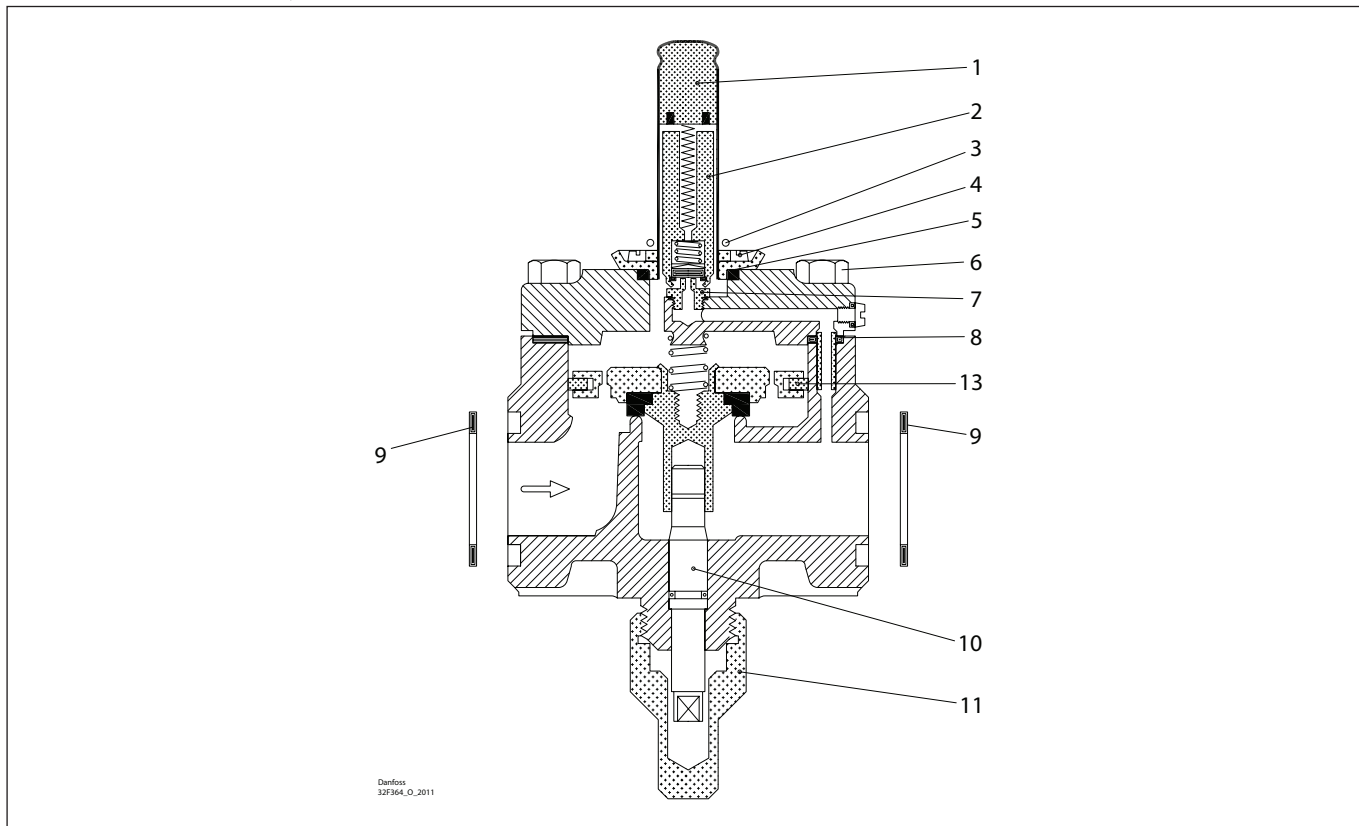

Overhaul kit | Code number 032F2218
Solenoid valve, type EVRA, size 25 (previous design)

1 Total no. = 1	2 For AC/DC Total no. = 1	3 Total no. = 1	4 Total no. = 4	5 = Rubber Total no. = 1	6 Total no. = 4
7 Total no. = 1	8 = Fibre Total no. = 1	9 = Fibre Total no. = 2	10 Total no. = 1	11 Total no. = 1	13 Total no. = 1