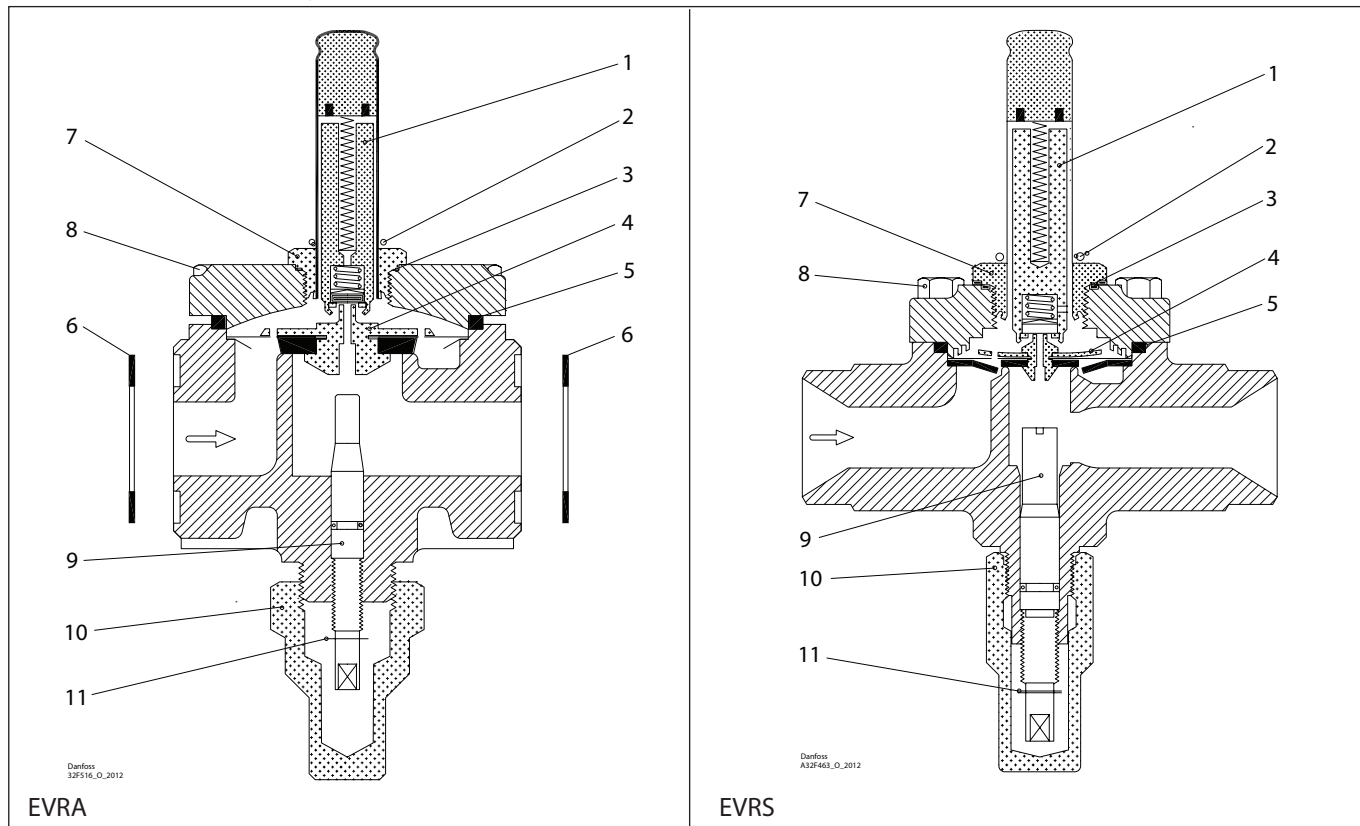

Overhaul kit | Code number 032F2338 Solenoid valves, types EVRA and EVRS, size 15

1 For AC / DC Total no. = 1	2 Total no. = 1	3 = Alu. Total no. = 1	4 Total no. = 1	5 = Rubber Total no. = 1	6 = Fibre Total no. = 2
7 Total no. = 1	8 Total no. = 4	9 Total no. = 1	10 Total no. = 1	11 Total no. = 1