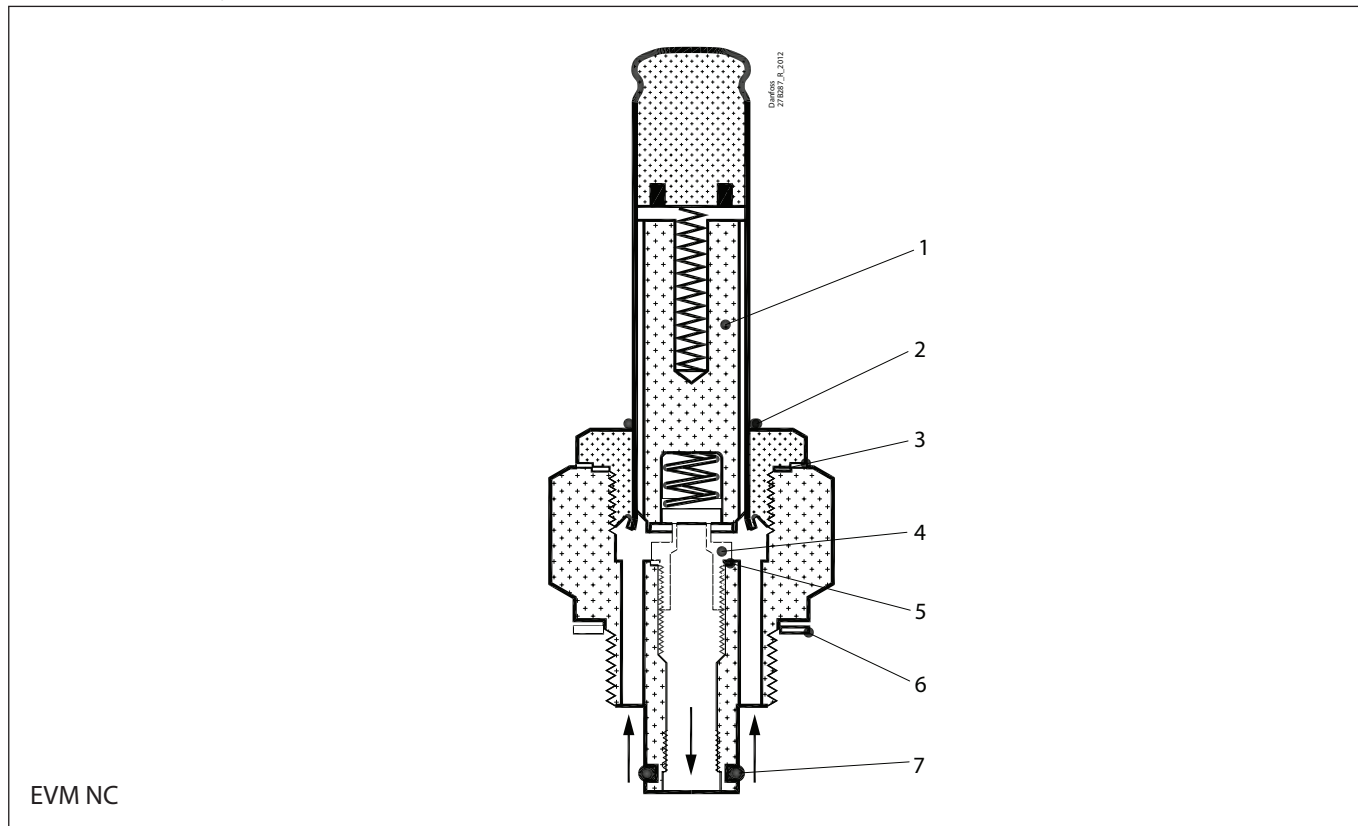

Repair kit | Code number 032F2324
Pilot valves, types EVM (NC)

1 42.45 mm 1.71" Total no. = 1	2 Ø14 mm Ø0.56" Total no. = 1	3 — = Alu. Ø27 mm Ø1.04" Total no. = 1	4 Ø3.3 mm Ø0.13" Total no. = 1	5 — = Alu. Ø10 mm Ø0.4" Total no. = 1	6 — = Fibre Ø33 mm Ø1.3" Total no. = 1
7 Ø9 mm Ø0.35" Total no. = 1