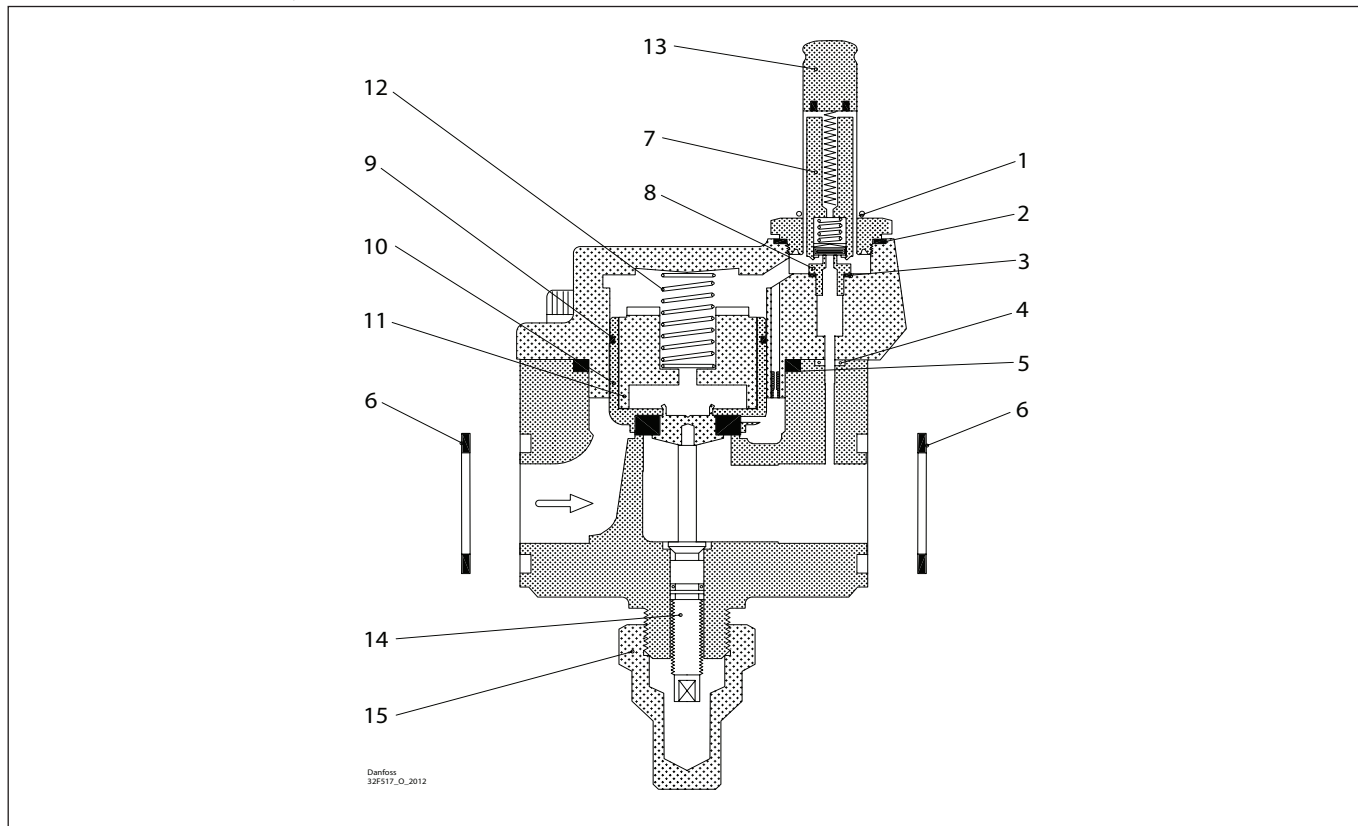

Overhaul kit | Code number 032F2340
Solenoid valve, type EVRA, size 25

1 Total no. = 1	2 Total no. = 1	3 Total no. = 1	4 Total no. = 1	5 Total no. = 1
6 Total no. = 2	7 Total no. = 1	8 Total no. = 1	9 Total no. = 1	10 Total no. = 1
11 Total no. = 1	12 Total no. = 1	13 Total no. = 1	14 Total no. = 1	15 Total no. = 1