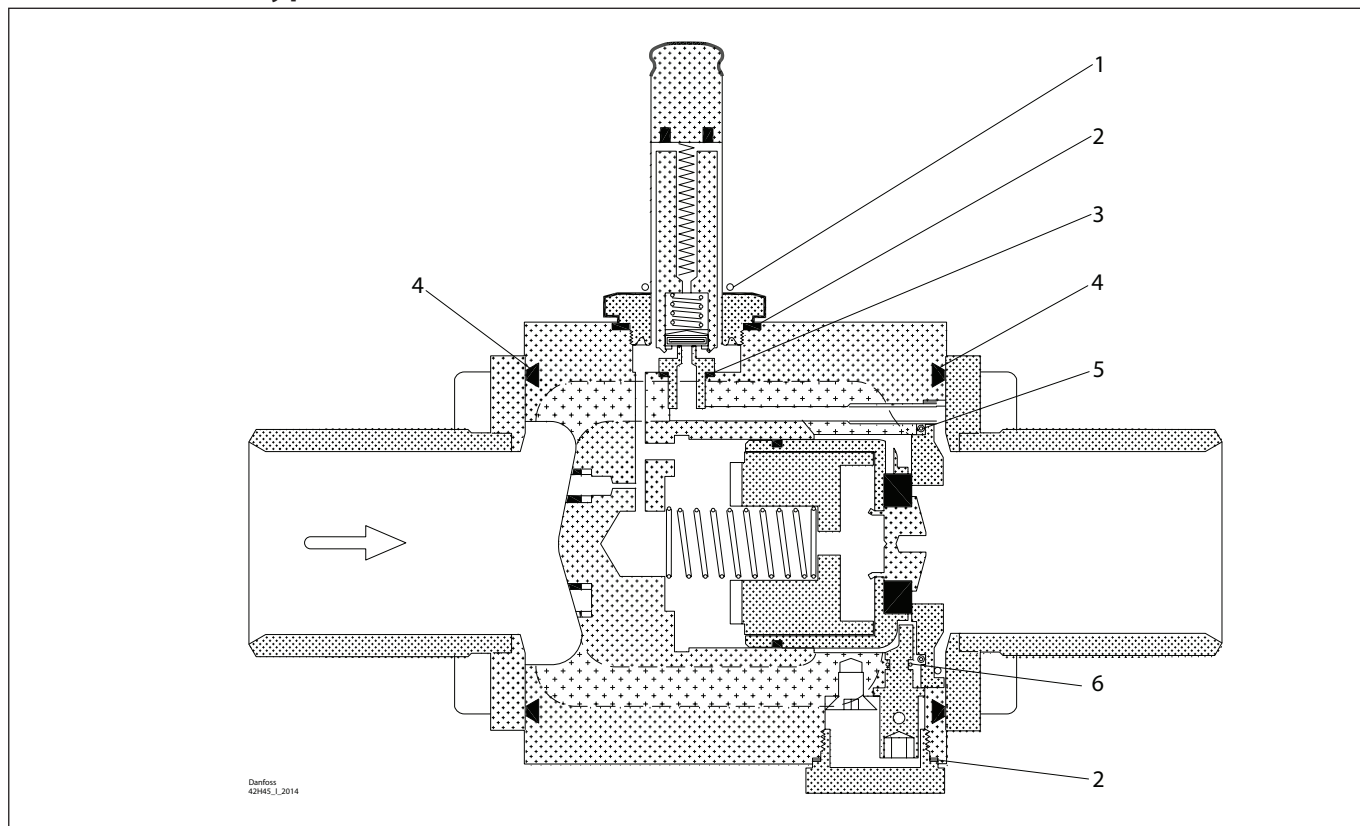

**Inspection kit | Code number 032F2327**  
**Solenoid valve, type EVRA, size 32/40**

<p><b>1</b></p> <p>Total no. = 1</p>	<p><b>2</b></p> <p>Alu.</p> <p>Total no. = 2</p>	<p><b>3</b></p> <p>Alu.</p> <p>Total no. = 1</p>	<p><b>4</b></p> <p>Total no. = 2</p>	<p><b>5</b></p> <p>Total no. = 1</p>
<p><b>6</b></p> <p>Total no. = 1</p>				