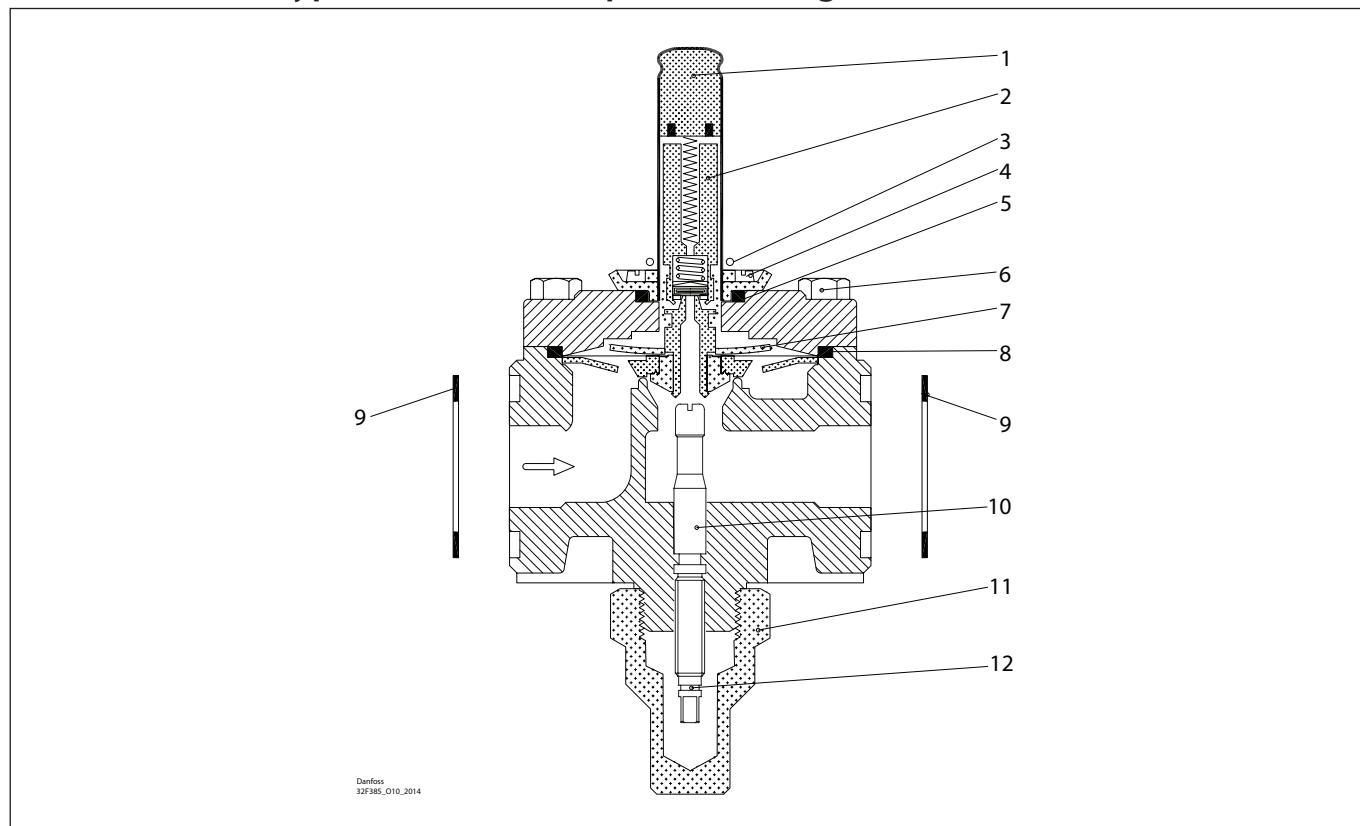

Overhaul kit | Code number 032F2323 Solenoid valve, type EVRAT, size 20 (previous design)

1 51 mm 2.01" Total no. = 1	2 35 mm 1.38" Total no. = 1	3 Ø14 mm Ø0.56" Total no. = 1	4 6 mm 0.24" Total no. = 4	5 Ø22 mm Ø0.87" Total no. = 1 = Rubber	6 20 mm 0.79" Total no. = 4
7 Ø38 mm Ø1.5" Total no. = 1	8 Ø64 mm Ø2.52" Total no. = 1 = Rubber	9 Ø39 mm Ø1.53" Total no. = 2 = Fibre	10 70.5 mm 2.78" Total no. = 1	11 NV32 mm NV1.26" Total no. = 1	12 Ø5 mm Ø0.2" Total no. = 1