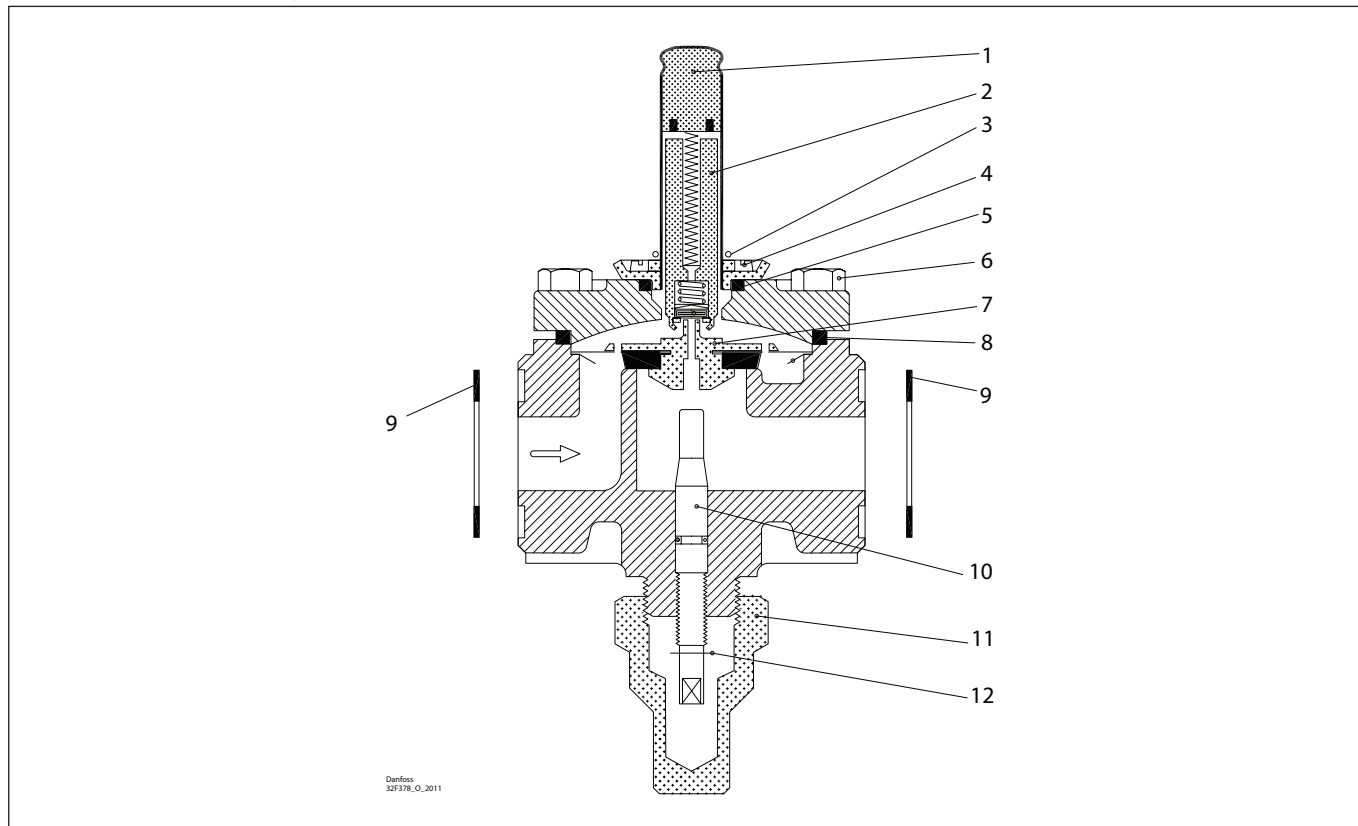

Overhaul kit | Code number 032F2209
Solenoid valve, type EVRA, size 15 (previous design)

1 Total no. = 1	2 For AC/DC Total no. = 1	3 Total no. = 1	4 Total no. = 4	5 = Rubber Total no. = 1	6 Total no. = 4
7 Total no. = 1	8 = Rubber Total no. = 1	9 = Fibre Total no. = 2	10 Total no. = 1	11 Total no. = 1	12 Total no. = 1