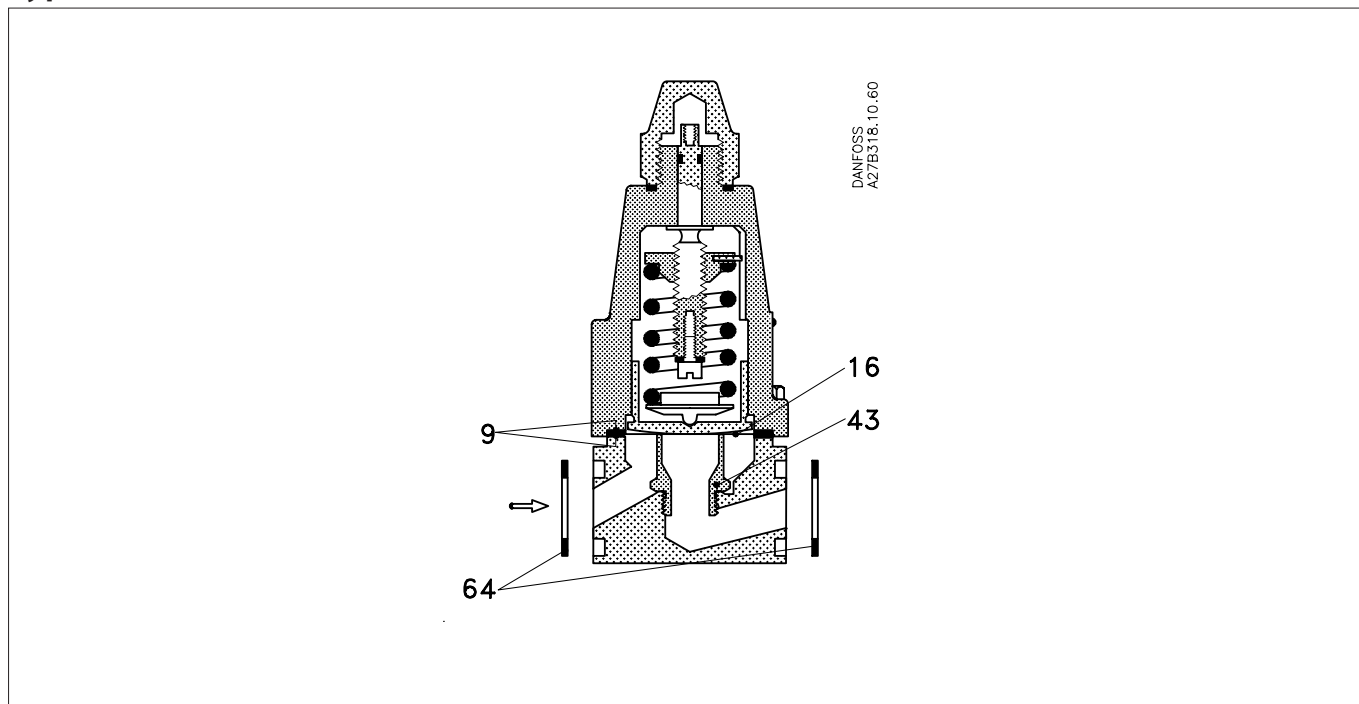

Data sheet – Spare parts and accessories

**Constant pressure valve
Type CVMD**

Description	Pos. #	Qty.	Code no.
Repair kit			
Gasket	9	2	027B0161
Diaphragm	16	2	
Orifice	43	1	
Flange gaskets			
Gasket	64	2	020-2133