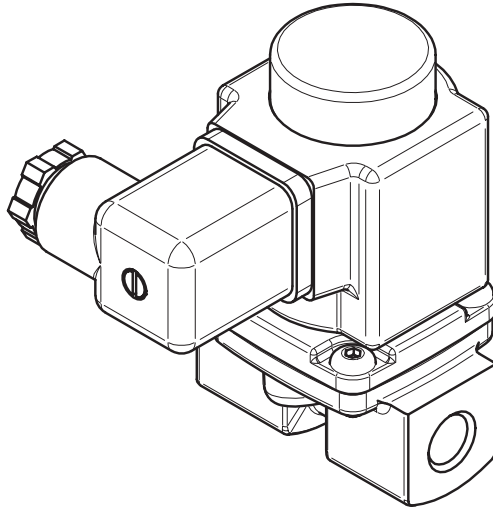

Installation guide

Solenoid valve

Type EV225B

032R9281

032R9281

1

2

3