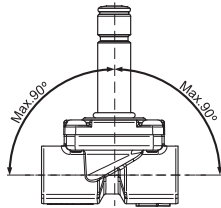

Installation guide

Solenoid valve

Type EV225B

032R9281

032R9281

1

2

3