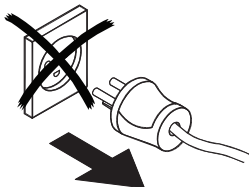

Installation guide

Solenoid valve

Type EV225B

032R9281

032R9281

1

2

3