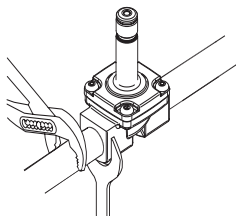

Installation guide

Solenoid valve

Type EV225B

032R9281

032R9281

1

2

3

4

5

6