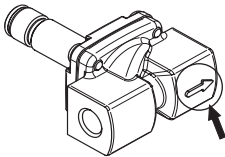

Installation guide

Solenoid valve

Type EV225B

032R9281

032R9281

1

2

3

4

5

6