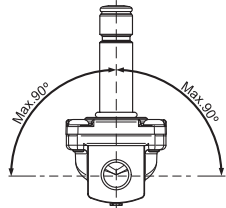

Installation guide

Solenoid valve

Type EV225B

032R9281

032R9281

1

2

3