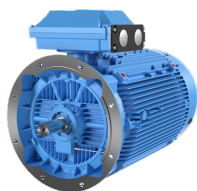

PRODUCT-DETAILS

3GGP283230-BDL

Dust Ignition Proof IE3 LV Motors, 55 kW, 400 V (3GGP283230-BDL)

General Information

Product ID	3GGP283230-BDL
ABB Type Designation	M3GP 280SMC 6
Catalog Description	Dust Ignition Proof IE3 LV Motors, 55 kW, 400 V (3GGP283230-BDL)

Additional Information

ABB Type Designation	M3GP 280SMC 6
Altitude	1000 m
Ambient Temperature	40 °C
Bearing	6316/C3
Bearing NDE	6316/C3
Connection Configuration	D
Country of Origin	Finland (FI)
Customs Tariff Number	85015230
Direction of Rotation	Both sides

EX-Protection
Frame Material

Exec
Cast Iron

Frame Size	280
Frequency (f)	50 Hz
Gas Group	IIC
Gross Weight	745 kg
IC Class	IC411
IE Class Data (50 Hz)	IE Class IE3 Full Load (100%) 94.1 % Partial Load (75%) 94.1 % Partial Load (50%) 93.4 %
IE Class Data (60 Hz)	IE Class IE3 Full Load (100%) 94.5 % Partial Load (75%) 94.5 % Partial Load (50%) 93.5 %
IM Class	IMB5 IM3001
Input Voltage (U _{in})	400 V
Insulation Class	ICLF
Invoice Description	M3GP 280SMC 6
IP Class	IP55
Made To Order	No
Medium Description	55kW, 6 Poles, Frame Size 280, 3 Phases, 400V, 50Hz, IP55 Enclosure, IMB5/IM3001 Mounting (3GGP283230-BDL)
Minimum Order Quantity	1 piece
Number of Poles (High)	6
Order Multiple	1 piece
Output Power	55 kW
Package Level 1 Units	0 pallet (lift)
Product Name	3-Phase squirrel cage motor
Product Net Depth / Length	1088 mm
Product Net Height	762 mm
Product Net Weight	725 kg
Product Net Width	577 mm
Product Type	5GP3 M3GP CI
Quote Only	No
Selling Unit of Measure	piece
Short Description	55kW, 6P, Frame Size 280, 3PH, 400V, 50Hz, IP55, IMB5/IM3001
Temperature Class Default	T3
Terminator Box Location	D-End top
Two Speed Motor	No
Type of Duty	S1
UNSPSC	26101100
Voltage Code	D
WEEE Category	4. Large Equipment (Any External Dimension More Than 50 cm)