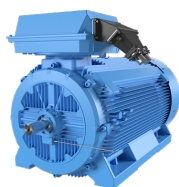

PRODUCT-DETAILS

3GBP403820-ADG

IE2 High Efficiency Cast Iron Motors, 450 kW,
400 V (3GBP403820-ADG)

General Information

Product ID	3GBP403820-ADG
ABB Type Designation	M3BP 400LKB 6
Catalog Description	IE2 High Efficiency Cast Iron Motors, 450 kW, 400 V (3GBP403820-ADG)

Additional Information

ABB Type Designation	M3BP 400LKB 6
Altitude	1000 m
Ambient Temperature	40 °C
Bearing	6324/C3
Bearing NDE	6319/C3
Connection Configuration	D
Country of Origin	Finland (FI) China (CN)
Customs Tariff Number	85015394
Electrical Data	

Frame Material	Cast Iron
Frame Size	400
Frequency (f)	50 Hz
Gross Weight	3190 kg
IC Class	IC411
IE Class Data (50 Hz)	IE Class IE2 Full Load (100%) 95.0 % Partial Load (75%) 95.0 % Partial Load (50%) 94.1 %
IM Class	IMB3 IM1001
Input Voltage (U _{in})	400 V
Insulation Class	ICLF
Invoice Description	M3BP 400LKB 6
IP Class	IP55
Made To Order	No
Medium Description	450kW, 6 Poles, Frame Size 400, 3 Phases, 400V, 50Hz, IP55 Enclosure, IMB3/IM1001 Mounting (3GBP403820-ADG)
Minimum Order Quantity	1 piece
Number of Poles (High)	6
Order Multiple	1 piece
Output Power	450 kW
Package Level 1 Units	1 pallet (lift)
Product Name	3-Phase squirrel cage motor
Product Net Depth / Length	1891 mm
Product Net Height	1045 mm
Product Net Weight	3150 kg
Product Net Width	840 mm
Product Type	3BP2_M3BP_IE2_CI
Quote Only	No
SCIP	54c45c7b-7581-40ab-b615-c1dcb277d8a7 Finland (FI)
Selling Unit of Measure	piece
Short Description	450kW, 6P, Frame Size 400, 3PH, 400V, 50Hz, IP55, IMB3/IM1001
Stocked At (Warehouses)	Shanghai, China
Temperature Class Default	--
Terminator Box Location	Top
Two Speed Motor	No
Type of Duty	S1
UNSPSC	26101100 39120000
Voltage Code	D
WEEE Category	4. Large Equipment (Any External Dimension More Than 50 cm)