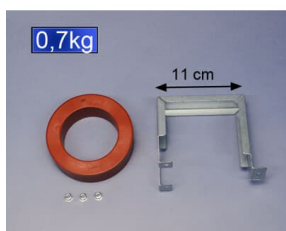

PRODUCT-DETAILS

3AXD50000017270

ASSEMBLY KIT

General Information

Product ID	3AXD50000017270
ABB Type Designation	R7 COMMON MODE FILTER KIT
Catalog Description	ASSEMBLY KIT

Ordering

Country of Origin	Finland (FI) Slovakia (SK)
Customs Tariff Number	85049090
Invoice Description	ASSEMBLY KIT
Made To Order	Yes
Minimum Order Quantity	1 piece
Order Multiple	1 piece
Part Type	New
Quote Only	No
Selling Unit of Measure	piece
Stocked At (Warehouses)	FIPSEXP US Drive Services SGRDC002EXPU CNIAB001EXPU SGIND002EXPU JPABB001EXPU AUABB024EXPU

Dimensions

Product Net Weight	0.6 kg
--------------------	--------

Technical

Technical Information	ACS880 R7
-----------------------	-----------

Additional Information

Product Name	ASSEMBLY KIT
--------------	--------------