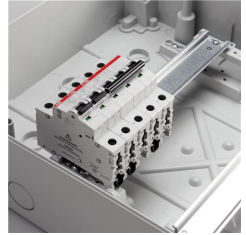

# 1SLM006500A1906

Opaque door 18M Mistral65

## General Information

Extended Product Type	1SLM006500A1906
Product ID	1SL1906A00
EAN	8000126102895
Catalog Description	Opaque door 18M Mistral65