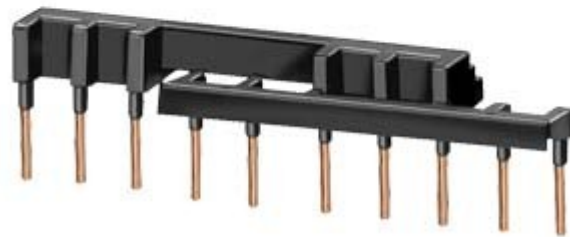

Reference: 3RA1913-2A

WIRING KIT (ELECTR.A.MECHANIC.) FOR
REVERSING STARTER, SIZE S00

Buy it at [Electric Automation Network](#)

General technical data:		
product brand name	SIRIUS	
Product designation	Wiring kit	
Design of the product	Including mechanical lock, for reversing starter	
Size of the circuit-breaker	S00	
Size of contactor	S00	
Certificates/ approvals:		
General Product Approval	Declaration of Conformity	Shipping Approval
Shipping Approval	other	
	Umweltbestätigung	Bestätigungen