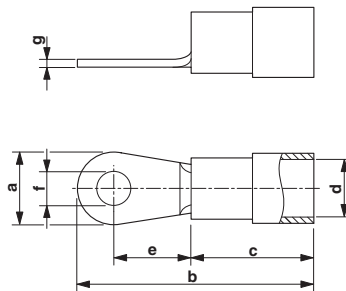

Approvals

EAC / EAC

Ex Approvals

Ring cable lug - C-RCI 2,5/M4 - 3240023

Approvals

Approvals submitted

Approval details

EAC

EAC

Drawings

Dimensional drawing

Phoenix Contact 2016 © - all rights reserved
<http://www.phoenixcontact.com>

PHOENIX CONTACT GmbH & Co. KG
Flachsmarktstr. 8
32825 Blomberg
Germany
Tel. +49 5235 300
Fax +49 5235 3 41200
<http://www.phoenixcontact.com>