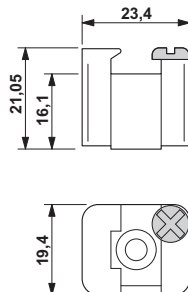

Key Commercial Data

Packing unit	10 STK
GTIN	 4 017918 147549

Technical data

Dimensions

Length (b)	23.4 mm
Width (a)	19.4 mm
Height	21.7 mm

General

Color	gray
Components	free from silicone and halogen
Flammability rating according to UL 94	V0
Material	PA

Drawings

Dimensional drawing

Phoenix Contact 2016 © - all rights reserved
<http://www.phoenixcontact.com>

PHOENIX CONTACT GmbH & Co. KG
Flachsmarktstr. 8
32825 Blomberg
Germany
Tel. +49 5235 300
Fax +49 5235 3 41200
<http://www.phoenixcontact.com>