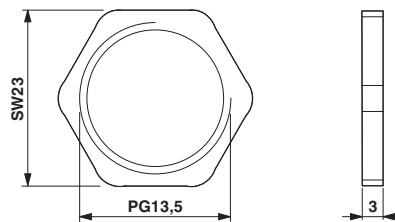

Ex Approvals

Approvals submitted

Approval details

EAC

Drawings

Dimensional drawing

Flat nut Pg13.5

Phoenix Contact 2016 © - all rights reserved
<http://www.phoenixcontact.com>