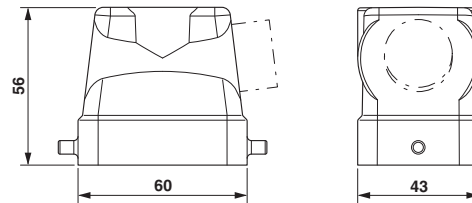

HEAVYCON B6 sleeve housing, for single locking latch, height: 56 mm, with 1 x Pg13.5 gland, lateral cable outlet

Key Commercial Data

Packing unit	10 STK
GTIN	 4 046356 695220

Technical data

Dimensions

Height	56 mm
Width	43 mm
Length	60 mm

Ex Approvals

Approvals submitted

Approval details

EAC

Drawings

Housing - HC-B 6-TFL-N-O1PG13.5S - 1460348

Schematic diagram

Dimensional drawing