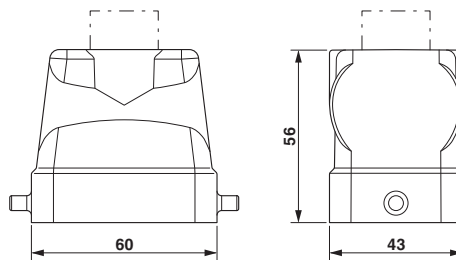

HEAVYCON B6 sleeve housing, for single locking latch, height: 56 mm, with 1 x Pg13.5 gland, straight cable outlet

Key Commercial Data

Packing unit	10 STK
GTIN	 4 046356 695213

Technical data

Dimensions

Height	56 mm
Width	43 mm
Length	60 mm

Ex Approvals

Approvals submitted

Approval details

EAC

Drawings

Housing - HC-B 6-TFL-N-O1PG13.5G - 1460340

Dimensional drawing

Dimensional drawing