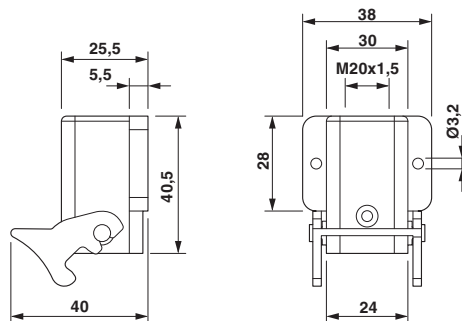

Technical data

Dimensions

Height	25.5 mm
Width	40.5 mm
Length	38 mm

Ambient conditions

Degree of protection of housing (IP)	IP54
Ambient temperature (operation)	-40 °C ... 125 °C

General

Note	For contact inserts HC-D7, D8, A3, A4, B5, HS2-D7
Size	D7
Housing type	Box mounting bases
Locking type	With single locking latch
No. of cable outlets	1
Cable exit	Lateral
Screw connection	with
Type of the screw connection	1x Pg11
Housing material	Polyamide
Housing surface material	PA, light gray
Seal material	NBR
Material lock	Polyamide

Dimensional drawing

Phoenix Contact 2016 © - all rights reserved
<http://www.phoenixcontact.com>

PHOENIX CONTACT GmbH & Co. KG
Flachmarktstr. 8
32825 Blomberg
Germany
Tel. +49 5235 300
Fax +49 5235 3 41200
<http://www.phoenixcontact.com>