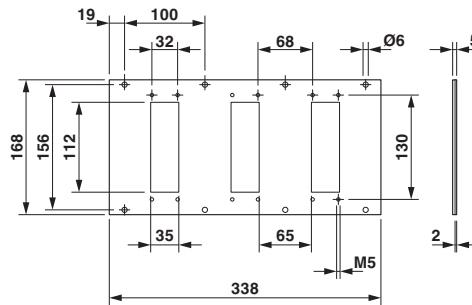

Technical data

Ambient conditions

Degree of protection	IP54
Ambient temperature (operation)	-40 °C ... 100 °C

General

Product description	8 mounting screws (M5x12)/washers are supplied as standard
Material	Stainless steel 1.4301/AISI 304
	NBR (Seal)
Color	silver
Torque	1 Nm ... 1.2 Nm (Mounting screw, M5)
Note	incl. mounting screws
Installation instructions	Diameter of fixing hole for self-tapping screw: 4.5 mm ... 4.7 mm, mounting screws (M5x12): 1.0 Nm ... 1.2 Nm tightening torque, SW4 Allen key
	Make sure the seal is fitted correctly (must not be squeezed out at the sides)

Dimensional drawing

Dimensional drawing

Wall cutout drawing

Phoenix Contact 2016 © - all rights reserved
<http://www.phoenixcontact.com>

PHOENIX CONTACT GmbH & Co. KG
Flachsmarktstr. 8
32825 Blomberg
Germany
Tel. +49 5235 300
Fax +49 5235 3 41200
<http://www.phoenixcontact.com>