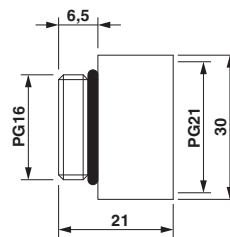

Extension adapter, Cable gland material: Nickel-plated brass, Nickel-plated brass, Connecting thread: Pg16

Key Commercial Data

Packing unit	10 STK
GTIN	 4 055626 038636

Technical data

Dimensions

Length	21 mm
Length without connecting thread	14.5 mm
Connecting thread diameter	23 mm
Hexagon angular dimension GRP	30 mm
Length of the connecting thread	6.5 mm

Dimensional drawing

Phoenix Contact 2016 © - all rights reserved
<http://www.phoenixcontact.com>

PHOENIX CONTACT GmbH & Co. KG
Flachsmarktstr. 8
32825 Blomberg
Germany
Tel. +49 5235 300
Fax +49 5235 3 41200
<http://www.phoenixcontact.com>