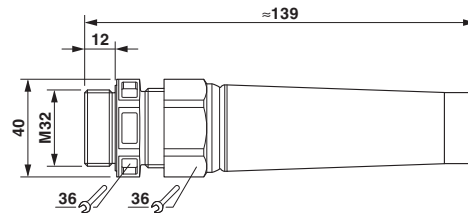

Cable gland - G-INB-M32-M68N-PEPDS-BK - 1415181

Dimensional drawing

Phoenix Contact 2016 © - all rights reserved
<http://www.phoenixcontact.com>

PHOENIX CONTACT GmbH & Co. KG
Flachsmarktstr. 8
32825 Blomberg
Germany
Tel. +49 5235 300
Fax +49 5235 3 41200
<http://www.phoenixcontact.com>