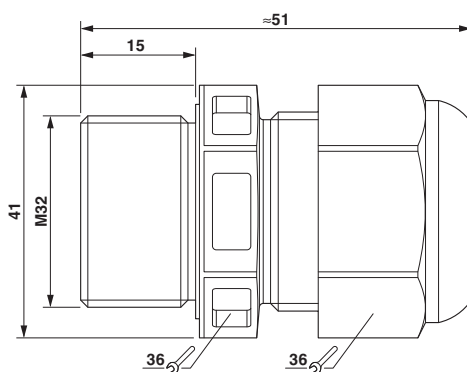

Key Commercial Data

Packing unit	5 STK
GTIN	 4 055626 037806

Technical data

Dimensions

Length	45 mm
Wrench size, union nut	36 mm
Wrench size, support	36 mm
Hexagon angular dimension GRP	41 mm
Length of the connecting thread	15 mm
External cable diameter	13 mm ... 21 mm
Impact energy	7.00 J

Drawings

Dimensional drawing

Below is a list of articles with direct links to our shop Electric Automation Network where you can see:

- Quote per purchase volume in real time.
- Online documentation and datasheets of all products.
- Estimated delivery time enquiry in real time.
- Logistics systems for the shipment of materials almost anywhere in the world.
- Purchasing management, order record and tracking of shipments.

To access the product, [click on the green button.](#)

Product	Code	Reference	Product link
Cable gland, Cable gland material: Polyamide, Application: Ex, External cable diameter 13 mm ... 21 mm, Shielding: No, Connecting thread: M32, Color: black/blue	1415119	G-ESIS-M32-M68L-PEPDS-BL	Buy on EAN