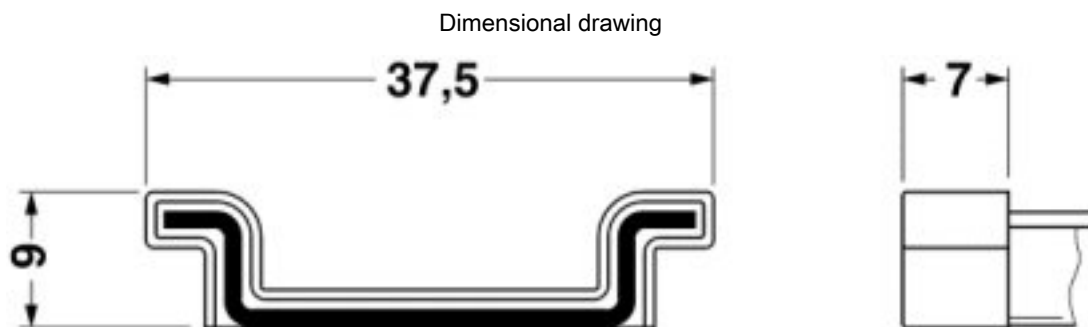

End cap - NS 35/ 7,5 CAP - 1206560

Classifications

eCl@ss

eCl@ss 8.0	27409201

ETIM

ETIM 2.0	EC000761
ETIM 3.0	EC000761
ETIM 4.0	EC001041
ETIM 5.0	EC000475

UNSPSC

UNSPSC 6.01	30212109
UNSPSC 7.0901	39121708
UNSPSC 11	39121708
UNSPSC 12.01	39121708
UNSPSC 13.2	39121708

Drawings

Phoenix Contact 2016 © - all rights reserved
<http://www.phoenixcontact.com>

PHOENIX CONTACT GmbH & Co. KG
Flachsmarktstr. 8
32825 Blomberg
Germany
Tel. +49 5235 300
Fax +49 5235 3 41200
<http://www.phoenixcontact.com>