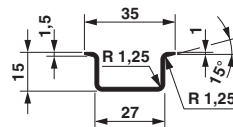

DIN rail, unperforated - NS 35/15 UNPERF 2000MM - 1201714

Classifications

eCl@ss

eCl@ss 5.1	27141143
eCl@ss 6.0	27400602
eCl@ss 7.0	27400602
eCl@ss 8.0	27400602
eCl@ss 9.0	27400602

ETIM

ETIM 2.0	EC001285
ETIM 3.0	EC001285
ETIM 4.0	EC000212
ETIM 5.0	EC000212

UNSPSC

UNSPSC 6.01	30212109
UNSPSC 7.0901	39121708
UNSPSC 11	39121708
UNSPSC 12.01	39121708
UNSPSC 13.2	39121708

Drawings

Dimensional drawing