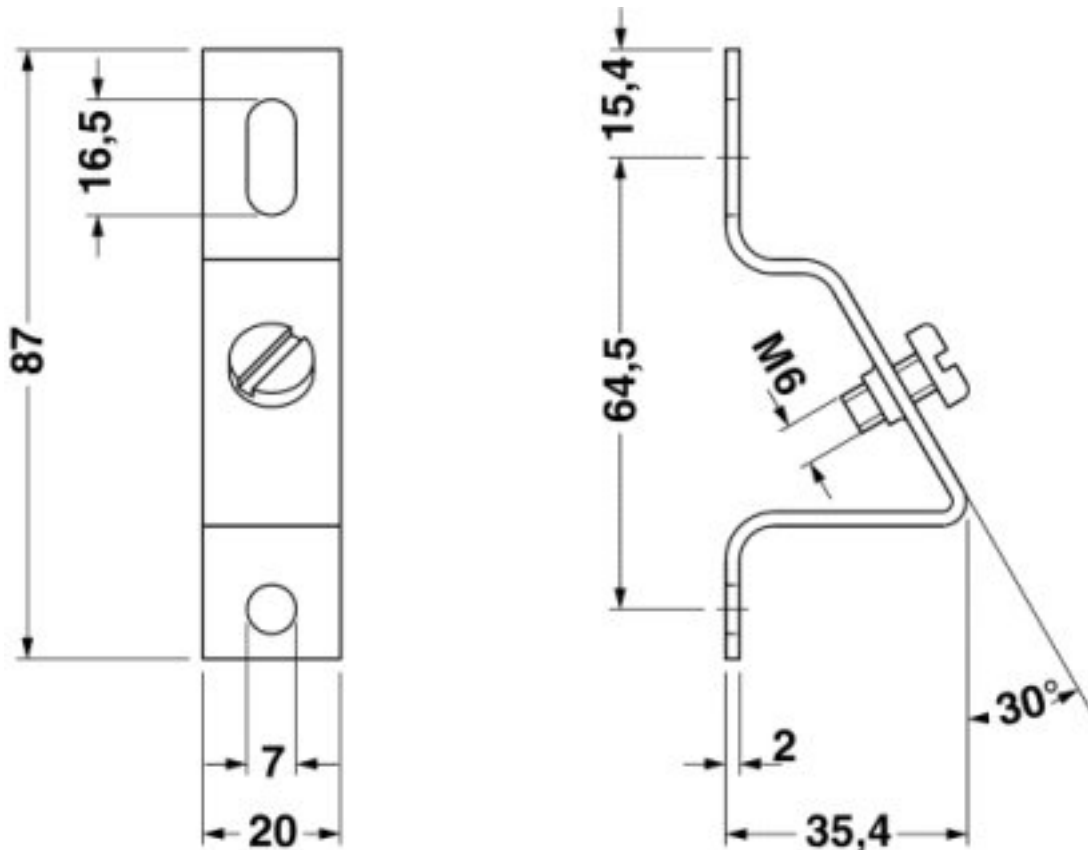

Angled brackets with M 6 screw, for fixing DIN rails at an angle of 30°, height: 35.4 mm

Why buy this product

- The BG/S brackets can be used to fix DIN rails at a distance from the mounting surface
- 30° tilt angle

Key Commercial Data

| | |
|--------------|---|
| Packing unit | 10 STK |
| GTIN |  4 017918 017200 |

Technical data

Dimensions

| | |
|--------|---------|
| Height | 35.4 mm |
| Length | 87 mm |
| Width | 19.7 mm |

Drawings

Dimensional drawing

Phoenix Contact 2016 © - all rights reserved
<http://www.phoenixcontact.com>

PHOENIX CONTACT GmbH & Co. KG
Flachsmarktstr. 8
32825 Blomberg
Germany
Tel. +49 5235 300
Fax +49 5235 3 41200
<http://www.phoenixcontact.com>

To access the product, [click on the green button.](#)

| Product | Code | Reference | Product link |
|--|---------|-----------|----------------------------|
| Angled brackets with M 6 screw, for fixing DIN rails at an angle of 30°, height: 35.4 mm | 1201086 | BG/S | Buy on EAN |