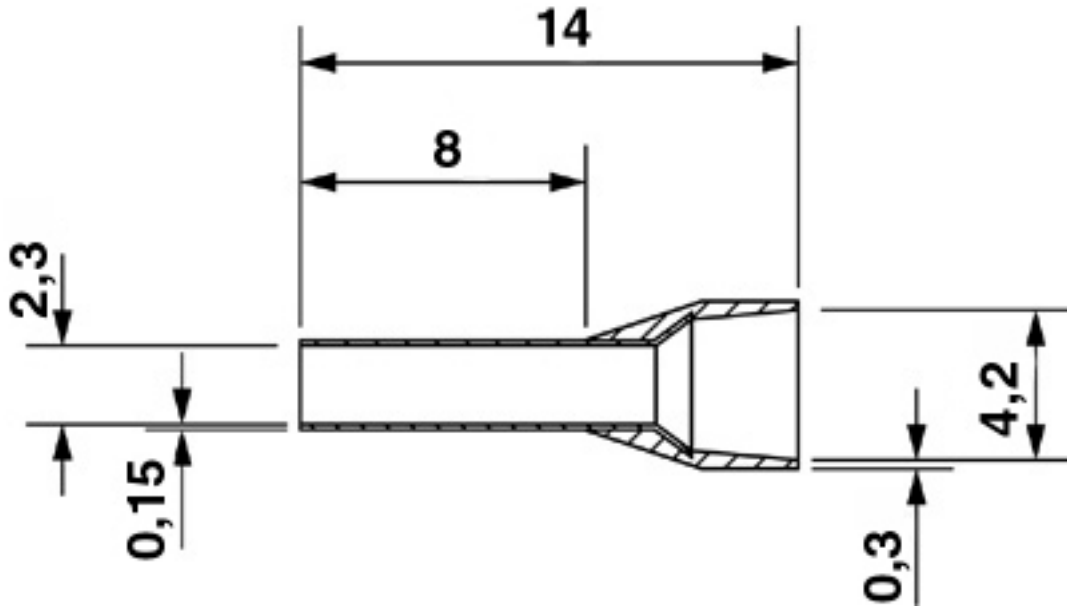

Technical data

Dimensions

Length (b)	14 mm
Maximum stripping length	11 mm
Sleeve length	8 mm
Inner dimension of the insulating collar (d)	4.2 mm
Ferrule diameter	2.3 mm
Insulating collar thickness	0.3 mm
Sleeve wall thickness	0.15 mm

Drawings

Ferrule - Al 2,5-8 BU S1 - 1200108

Dimensional drawing

Phoenix Contact 2016 © - all rights reserved
<http://www.phoenixcontact.com>

PHOENIX CONTACT GmbH & Co. KG
Flachmarktstr. 8
32825 Blomberg
Germany
Tel. +49 5235 300
Fax +49 5235 3 41200
<http://www.phoenixcontact.com>

To access the product, [click on the green button.](#)

Product	Code	Reference	Product link
Taped ferrules, 2.5 mm ² , sleeve length 8 mm, with plastic collar, according to DIN 46228-4, blue, for processing with the CRIMPFOX 4 IN 1, 10 strips each with 40 sleeves per strip.	1200108	AI 2,5-8 BU S1	Buy on EAN