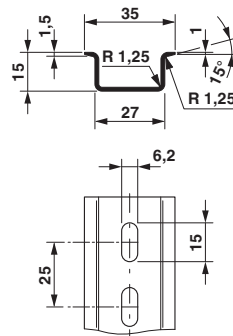

Technical data

Dimensions

Height	15 mm
Length	2000 mm
Width	35 mm

General

Material	Steel
Coating	Galvanized, white passivated
Color	white
Test standard	In acc. with EN 60715: 2001
Nominal current I_N	1920 A

UNSPSC 6.01	30212109
UNSPSC 7.0901	39121708
UNSPSC 11	39121708
UNSPSC 12.01	39121708
UNSPSC 13.2	39121708

Drawings

Dimensional drawing

Below is a list of articles with direct links to our shop Electric Automation Network where you can see:

To access the product, [click on the green button.](#)

Product	Code	Reference	Product link
DIN rail 35 mm (NS 35)	0806602	NS 35/15 WH PERF 2000MM	Buy on EAN