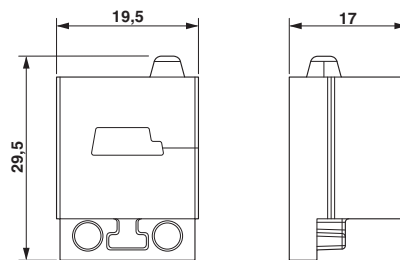

Key Commercial Data

Packing unit	10 STK
GTIN	 4 046356 675130

Technical data

Dimensions

Conductor sealing range	AS-i cable
Length	29.5 mm
Width	19.5 mm
Height	17 mm

Ambient conditions

Degree of protection	IP54 (for sealing frames with screw locking. IP44 sealing frames with locking latch.)
Ambient temperature (operation)	-40 °C ... 80 °C (static)

Ex Approvals

Approvals submitted

Approval details

GL

Drawings

Cable sleeve - CES-STPG-GY-1ASI-R - 0801712

Dimensional drawing

Dimensional drawing