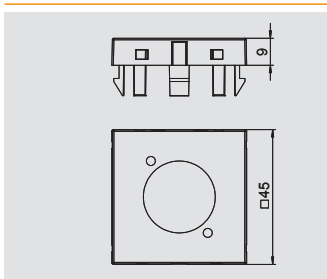

### XLR connection, 1 module, straight outlet, 3-pin socket, as soldered connection

Type	Colour	Pack.	Weight	Item No.
		pcs	kg/100 pcs.	
<b>MTG-X3F L RW1</b>	Pure white	1	3.000	<b>6105 21 0</b>

**PC** Polycarbonate

Multimedia support with one XLR connection socket, straight cable outlet, without labelling panel, 3-pin XLR socket with soldered connection. Support plate with locking fastening, suitable for horizontal and vertical installation in the system environment.

### XLR connection, 1 module, straight outlet, 3-pin connector, as soldered connection

Type	Colour	Pack.	Weight	Item No.
		pcs	kg/100 pcs.	
<b>MTG-X3M L RW1</b>	Pure white	1	3.000	<b>6105 22 2</b>

**PC** Polycarbonate

Multimedia support with one XLR connection socket, straight cable outlet, without labelling panel, 3-pin XLR connector with soldered connection. Support plate with locking fastening, suitable for horizontal and vertical installation in the system environment.