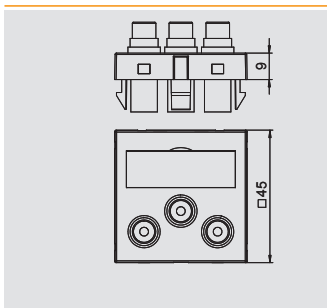

### Audio/video cinch connection, 1 module, straight outlet, as soldered connection

Type	Colour	Pack.	Weight	Item No.
		pcs	kg/100 pcs.	
<b>MTG-12R L RW1</b>	Pure white	1	3.200	<b>6105 16 2</b>

**PC** Polycarbonate

Multimedia support with three cinch connection sockets for audio-video, straight cable outlet, with labelling panel, three cinch sockets (RCA) with soldered connection, colour coding yellow / red / white. Support plate with locking fastening, suitable for horizontal and vertical installation in the system environment.

Multimedia support with one XLR connection socket, straight cable outlet, without labelling panel, 3-pin XLR socket with soldered connection. Support plate with locking fastening, suitable for horizontal and vertical installation in the system environment.