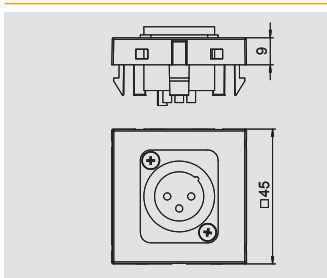

### Audio/video cinch connection, 1 module, straight outlet, as soldered connection

Type	Colour	Pack.	Weight	Item No.
		pcs	kg/100 pcs.	
<b>MTG-12R L RW1</b>	Pure white	1	3.200	<b>6105 16 2</b>

**PC** Polycarbonate

Multimedia support with three cinch connection sockets for audio-video, straight cable outlet, with labelling panel, three cinch sockets (RCA) with soldered connection, colour coding yellow / red / white. Support plate with locking fastening, suitable for horizontal and vertical installation in the system environment.

### XLR connection, 1 module, straight outlet, 3-pin socket, as soldered connection

Type	Colour	Pack.	Weight	Item No.
		pcs	kg/100 pcs.	
<b>MTG-X3F L RW1</b>	Pure white	1	3.000	<b>6105 21 0</b>

**PC** Polycarbonate

Multimedia support with one XLR connection socket, straight cable outlet, without labelling panel, 3-pin XLR socket with soldered connection. Support plate with locking fastening, suitable for horizontal and vertical installation in the system environment.