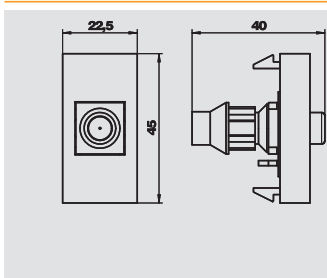

### XLR connection, 1 module, straight outlet, 3-pin connector, as soldered connection

Type	Colour	Pack.	Weight	Item No.
		pcs	kg/100 pcs.	
<b>MTG-X3M L RW1</b>	Pure white	1	3.000	<b>6105 22 2</b>

**PC** Polycarbonate

Multimedia support with one XLR connection socket, straight cable outlet, without labelling panel, 3-pin XLR connector with soldered connection. Support plate with locking fastening, suitable for horizontal and vertical installation in the system environment.

### Multimedia support for SLR plug connector, 1 module, straight outlet

Type	Colour	Pack.	Weight	Item No.
		pcs	kg/100 pcs.	
<b>MTG-X O RW1</b>	Pure white	1	0.600	<b>6105 23 4</b>

**PC** Polycarbonate

Multimedia support for a XLR plug connector, straight cable outlet, without labelling panel, without plug connector. Support plate with locking fastening, suitable for horizontal and vertical installation in the system environment.