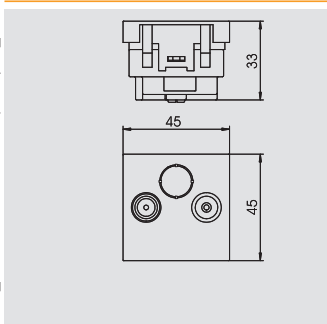

Antenna connection coupling, 1/2 modules, SAT

Type	Colour	Pack.	Weight	Item No.
		pcs	kg/100 pcs.	
ANT-1S RW0.5	Pure white	1	2.250	6117 60 6

/pc.

Single socket for antennas, BK and satellite reception systems with SAT connection.

Frequency range: To 1 GHz
Through attenuation: Max. 0.055 dB