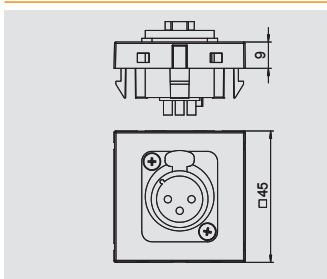

### Audio/video cinch connection, 1 module, straight outlet, as soldered connection

Type	Colour	Pack.	Weight	Item No.
		pcs	kg/100 pcs.	
<b>MTG-12R L RW1</b>	Pure white	1	3.200	<b>6105 16 2</b>

**PC** Polycarbonate

Multimedia support with three cinch connection sockets for audio-video, straight cable outlet, with labelling panel, three cinch sockets (RCA) with soldered connection, colour coding yellow / red / white. Support plate with locking fastening, suitable for horizontal and vertical installation in the system environment.

Multimedia support with one XLR connection socket, straight cable outlet, without labelling panel, 3-pin XLR socket with soldered connection. Support plate with locking fastening, suitable for horizontal and vertical installation in the system environment.