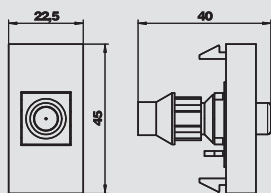

Type	Colour	Pack.	Weight		Item No.
			pcs	kg/100 pcs.	
ANT-1S RW0.5	Pure white	1	2.250		6117 60 6

/pc.

Single socket for antennas, BK and satellite reception systems with SAT connection.

Frequency range: To 1 GHz
Through attenuation: Max. 0.055 dB