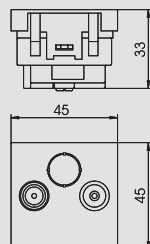

Antenna socket, 1 module, TV / Radio, single socket

Type	Colour	Pack.	Weight		Item No.
			pcs	kg/100 pcs.	
ANT-2E RW1	Pure white	10	8.100		6117 38 1

/pc.

Single socket for antenna, BK and satellite reception systems with connection for TV and radio.

Frequency: 5–862 MHz
Heat attenuation: 1 dB
Return channel attenuation: 14 dB
EMC protection class A