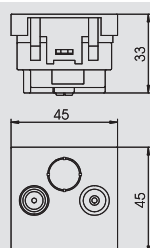

Antenna socket, 1 module, TV / Radio, pass-through socket

Type	Colour	Pack.	Weight		Item No.
			pcs	kg/100 pcs.	
ANT-2D RW1	Pure white	10	8.100		6117 38 7

/pc.

Through socket for antenna, BK and satellite reception systems with connection for TV and radio.

Frequency: 5–862 MHz
Through attenuation: 4 dB
Heat attenuation: 14 dB
EMC protection class A