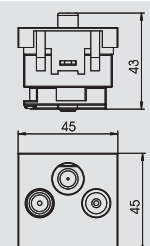

Antenna socket, 1 module, TV / radio / SAT, single socket

Type	Colour	Pack.	Weight		Item No.
			pcs	kg/100 pcs.	
ANT-3E RW1	Pure white	10	9.400		6117 39 3

/pc.

Single socket for antenna, BK and satellite reception systems with connection for TV, radio and SAT.

Frequency: 5–2050 MHz
Heat attenuation:
5-862 MHz – 1 dB
950-2050 MHz – 2 dB
Return channel attenuation: 14 dB
EMC protection class A