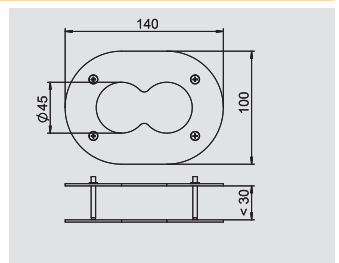

Ceiling panel for ISS140100F

Type	Colour	Pack.	Weight	Item No.
		pcs	kg/100 pcs.	
DAB-2F	Pure white	1	27.100	6290 38 2

St Steel /pc.

Ceiling rosette for tidy closure of the penetration of the flexible hoses in the ceiling.