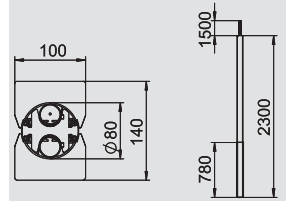

Service pole, type ISS140100F

Type	Colour	Surface finish	Dimension A	Dimension B	Dimension C	Pack.	Weight	Item No.
			mm	mm	mm	pcs	kg/100 pcs.	
ISS140100FRW	Pure white	—	780	2300	1500	1	1100.000	6289 05 0
ISS140100FEL	—	Anodised	780	2300	1500	1	1100.000	6289 05 3

Al Aluminium **EL** Anodised /pc.

ISS aluminium service pole with a flexible hose to the ceiling.
Set consists of:
1 double-compartment pole with 2 flexible hoses to the ceiling
Total length of the aluminium profile: 2,300 mm
1 flexible hose, length: 1,500 mm
2 aluminium covers
Length: 780 mm
In areas for device installation, the service pole has a 76.5 mm system opening and is suitable for accepting front-locking accessory mounting boxes of the series 71GD... The floor plate as a stand, type SFISSF, and the hose connection to the ceiling, type SAISSF, should be ordered separately (see articles below).

Floor plate for ISS140100F

Type	Colour	Pack.	Weight	Item No.
		pcs	kg/100 pcs.	
SFISSFRW	Pure white	1	600.000	6290 19 6
SFISSFAL	White aluminium	1	600.000	6290 19 7

St Steel /pc.

Floor plate as stand for service poles with hose to ceiling, type ISS110100F, 140100F and ISSRM45F.