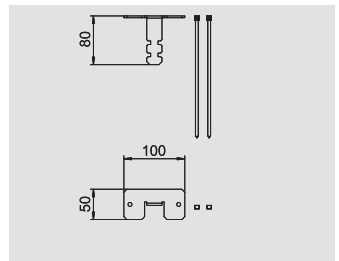

Service pole, type ISS140100F

Type	Colour	Surface finish	Dimension A	Dimension B	Dimension C	Pack.	Weight	Item No.
			mm	mm	mm	pcs	kg/100 pcs.	
ISS140100FRW	Pure white	—	780	2300	1500	1	1100.000	6289 05 0
ISS140100FEL	—	Anodised	780	2300	1500	1	1100.000	6289 05 3

Al Aluminium **EL** Anodised /pc.

ISS aluminium service pole with a flexible hose to the ceiling.
Set consists of:
1 double-compartment pole with 2 flexible hoses to the ceiling
Total length of the aluminium profile: 2,300 mm
1 flexible hose, length: 1,500 mm
2 aluminium covers
Length: 780 mm
In areas for device installation, the service pole has a 76.5 mm system opening and is suitable for accepting front-locking accessory mounting boxes of the series 71GD... The floor plate as a stand, type SFISSF, and the hose connection to the ceiling, type SAISSF, should be ordered separately (see articles below).

Floor plate for ISS140100F

Type	Colour	Pack.	Weight	Item No.
		pcs	kg/100 pcs.	
SFISSFRW	Pure white	1	600.000	6290 19 6
SFISSFAL	White aluminium	1	600.000	6290 19 7

St Steel /pc.

Floor plate as stand for service poles with hose to ceiling, type ISS110100F, 140100F and ISSRM45F.

Hose connection for ISS140100F

Type	Colour	Pack.	Weight	Item No.
		pcs	kg/100 pcs.	
SAISSF	—	1	35.100	6290 19 8

St Steel **VZ** Galvanised /pc.

Hose connection as ceiling attachment for service poles with hose to ceiling, type ISS110100F and 140100F.