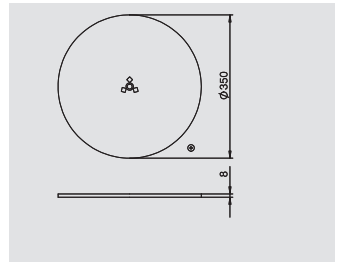

Service pole, type ISS140100F

Type	Colour	Surface finish	Dimension A	Dimension B	Dimension C	Pack.	Weight	Item No.
			mm	mm	mm	pcs	kg/100 pcs.	
ISS140100FRW	Pure white	—	780	2300	1500	1	1100.000	6289 05 0
ISS140100FEL	—	Anodised	780	2300	1500	1	1100.000	6289 05 3

Al Aluminium **EL** Anodised /pc.

ISS aluminium service pole with a flexible hose to the ceiling.
Set consists of:
1 double-compartment pole with 2 flexible hoses to the ceiling
Total length of the aluminium profile: 2,300 mm
1 flexible hose, length: 1,500 mm
2 aluminium covers
Length: 780 mm
In areas for device installation, the service pole has a 76.5 mm system opening and is suitable for accepting front-locking accessory mounting boxes of the series 71GD... The floor plate as a stand, type SFISSF, and the hose connection to the ceiling, type SAISSF, should be ordered separately (see articles below).

Floor plate for ISS140100F

Type	Colour	Pack.	Weight	Item No.
		pcs	kg/100 pcs.	
SFISSFRW	Pure white	1	600.000	6290 19 6
SFISSFAL	White aluminium	1	600.000	6290 19 7

St Steel /pc.

Floor plate as stand for service poles with hose to ceiling, type ISS110100F, 140100F and ISSRM45F.