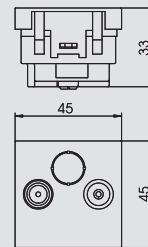

Antenna socket, 1 module, TV/radio/SAT, single socket

Type	Colour		Pack.	Weight	Item No.
			pcs	kg/100 pcs.	
ANT-3E RW1	Pure white		10	9.400	6117 39 3
ANT-3E SWGR1	Black-grey		10	9.400	6117 39 5
ANT-3E AL1	Aluminium painted		10	9.400	6117 39 7

/pc.

Single socket for antenna, BK and satellite reception systems with connection for TV, radio and SAT.

Frequency: 5–2050 MHz
Heat attenuation:
5-862 MHz – 1 dB
950-2050 MHz – 2 dB
Return channel attenuation: 14 dB
EMC protection class A