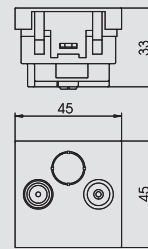

Antenna socket, 1 module, TV/radio, pass-through socket

Type	Colour		Pack.	Weight	Item No.
			pcs	kg/100 pcs.	
ANT-2D RW1	Pure white		10	8.100	6117 38 7
ANT-2D SWGR1	Black-grey		10	8.100	6117 38 9
ANT-2D AL1	Aluminium painted		10	8.100	6117 39 1

/pc.

Through socket for antenna, BK and satellite reception systems with connection for TV and radio.

Frequency: 5–862 MHz
Through attenuation: 4 dB
Heat attenuation: 14 dB
EMC protection class A