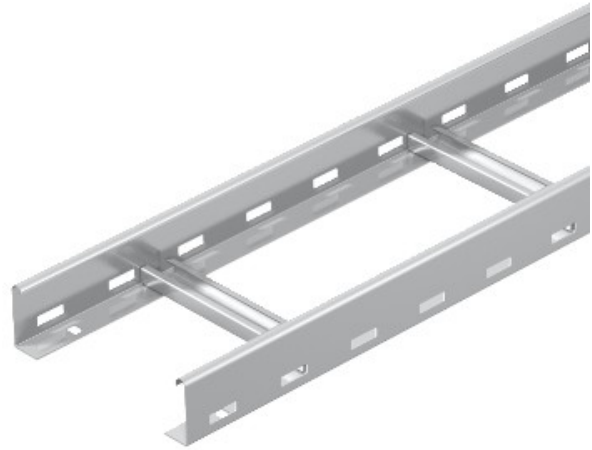

Electric Automation
Automation specialists

Reference: LG 650 VS6VA4301
Code: 6208709

Cable ladder perforated, with VS rungs,
60x500x6000, Stainless steel, grade
304, VA, 1.4301

[Buy it at Electric Automation Network](#)

Cable latd>