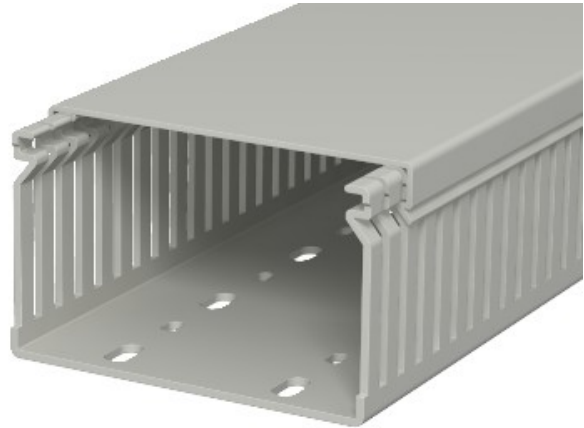

**Electric Automation**  
Automation specialists

Reference: LK4 60100  
Code: 6178037

Slotted cable trunking system ,  
60x100x2000, Stone grey, 7030,  
Polyvinylchloride, PVC

[Buy it at Electric Automation Network](#)

Wiring trunking including cover and base perforation. The nominal dimension of the system size corresponds to the internal dimension of the trunking.