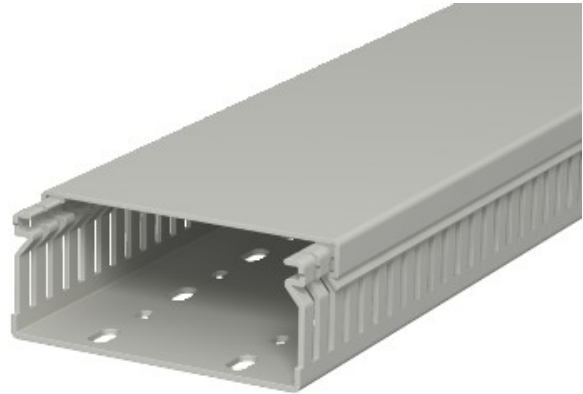

Reference: LK4 40100
Code: 6178018

Slotted cable trunking system ,
40x100x2000, Stone grey, 7030,
Polyvinylchloride, PVC

[Buy it at Electric Automation Network](#)

Wiring trunking including cover and base perforation. The nominal dimension of the system size corresponds to the internal dimension of the trunking.