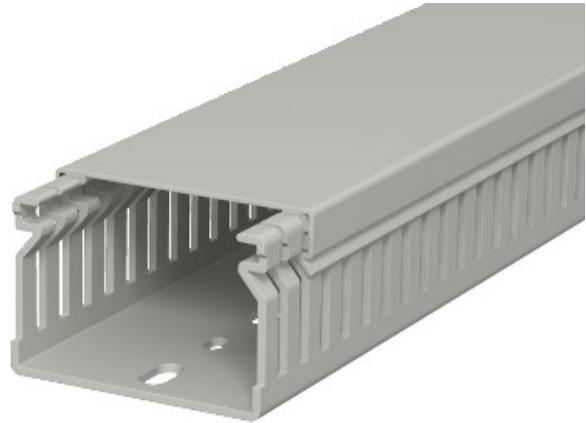

Electric Automation
Automation specialists

Reference: LK4 40060
Code: 6178014

Slotted cable trunking system ,
40x60x2000, Stone grey, 7030,
Polyvinylchloride, PVC

[Buy it at Electric Automation Network](#)

Wiring trunking including cover and base perforation. The nominal dimension of the system size corresponds to the internal dimension of the trunking.