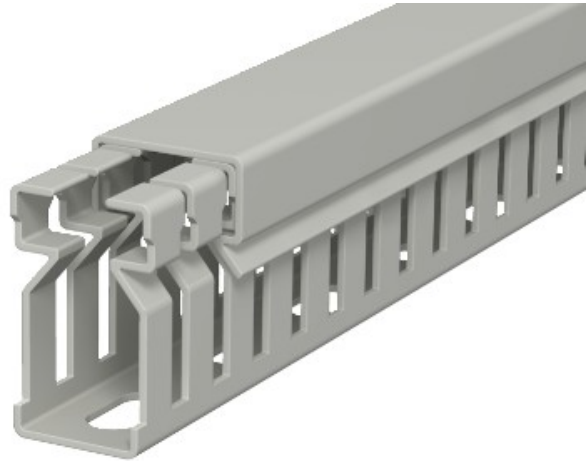

Electric Automation
Automation specialists

Reference: LK4 30015

Code: 6178003

Slotted cable trunking system ,
30x15x2000, Stone grey, 7030,
Polyvinylchloride, PVC

Buy it at [Electric Automation Network](#)

Wiring trunking including cover and base perforation. The nominal dimension of the system size corresponds to the internal dimension of the trunking.