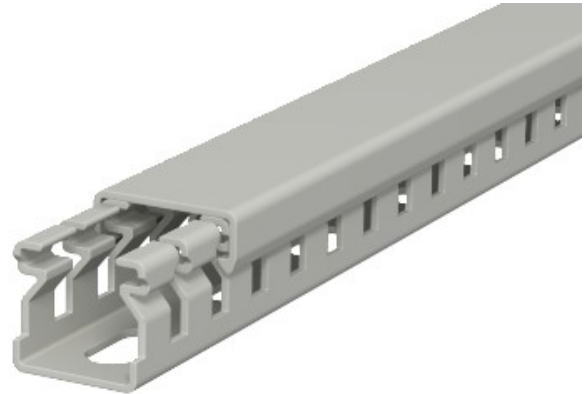

Electric Automation
Automation specialists

Reference: LK4 15015
Code: 6178001

Slotted cable trunking system ,
15x15x2000, Stone grey, 7030,
Polyvinylchloride, PVC

[Buy it at Electric Automation Network](#)

Wiring trunking including cover and base perforation.