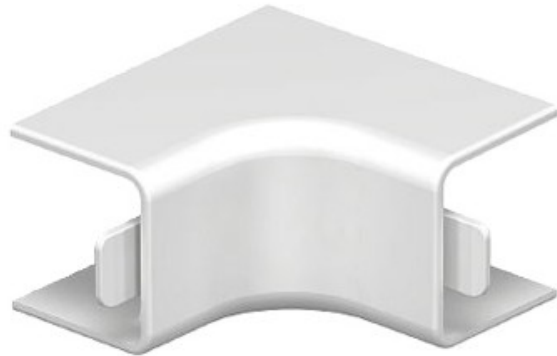

Reference: WDKH-I20020RW
Code: 6175581

Internal corner cover halogen-free,
20x20mm, Pure white, 9010,
Polycarbonate/Acrylnitrile-butadiene-
styrene, PC/ABS

[Buy it at Electric Automation Network](#)

Internal corner cover for changing the direction of the halogen-free WDKH trunking.