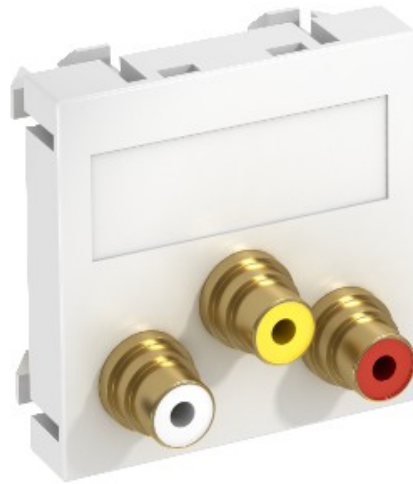

Electric Automation
Automation specialists

Reference: MTG-12R L RW1
Code: 6105162

Multimedia support audio/video
3xsocket with sold. connection,
45x45mm, Pure white, 9010,
Polycarbonate, PC

Buy it at [Electric Automation Network](#)

Multimedia support with three cinch connection sockets for audio-video, straight cable outlet, with labelling panel, three cinch sockets (RCA) with soldered connection, colour coding yellow / red / white. Support plate with locking fastening, suitable for horizontal and vertical installation in the system environment.