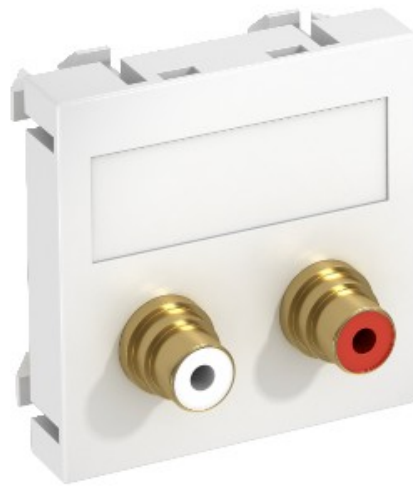

Electric Automation
Automation specialists

Reference: MTG-2R F RW1
Code: 6105066

Multimedia support audio cinch 2x coupling, socket-socket, 45x45mm, Pure white, 9010, Polycarbonate, PC

Buy it at [Electric Automation Network](#)

Multimedia support with two cinch connection sockets for audio R/L, straight cable outlet, with labelling panel, two cinch couplings (RCA), socket-socket version, colour coding red/white. Support plate with locking fastening, suitable for horizontal and vertical installation in the system environment.