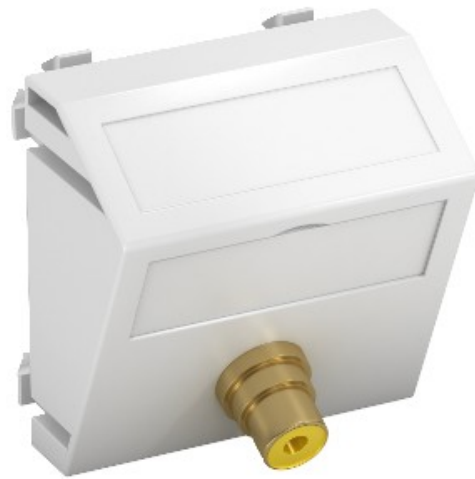

**Electric Automation**  
Automation specialists

Reference: MTS-R L RW1  
Code: 6104982

Multimedia support video cinch 1xsocket  
with sold. connection, 45x45mm, Pure  
white, 9010, Polycarbonate, PC

Buy it at [Electric Automation Network](#)

Multimedia support with one cinch connection socket for composite video, slanting cable outlet, with labelling panel, cinch socket (RCA) with soldered connection, colour coding yellow. Support plate with locking fastening, suitable for horizontal and vertical installation in the system environment.