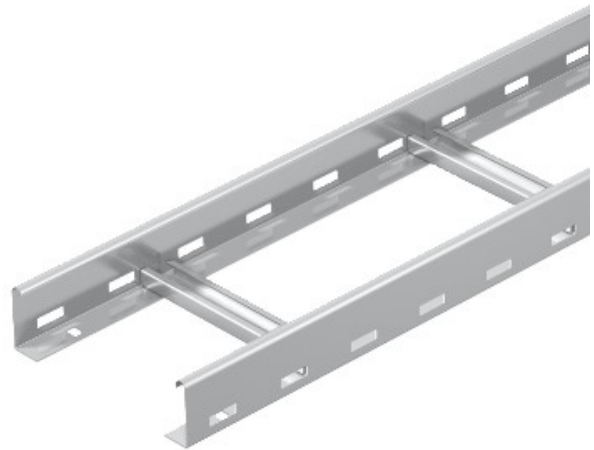

**Electric Automation**  
Automation specialists

Reference: LG 650 VS6VA4571  
Code: 6101223

Cable ladder perforated, with VS rungs,  
60x500x6000, Stainless steel, grade 316  
Ti, VA, 1.4571

[Buy it at Electric Automation Network](#)

Cable latd>