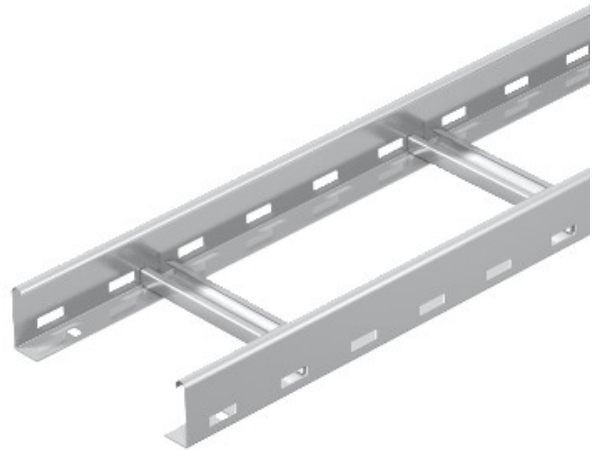

Electric Automation
Automation specialists

Reference: LG 640 VS6VA4571
Code: 6101216

Cable ladder perforated, with VS rungs,
60x400x6000, Stainless steel, grade 316
Ti, VA, 1.4571

[Buy it at Electric Automation Network](#)

Cable latd>