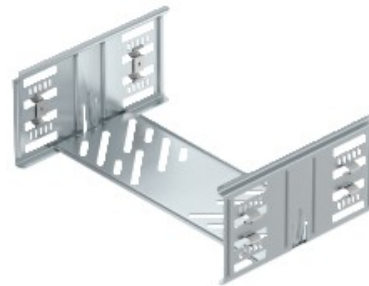

Reference: KTSMV 130 DD
Code: 6069118

Straight connector set for cable tray
Magic, 110x300x200, Zinc-aluminium
coated, double-dip, Steel, St

[Buy it at Electric Automation Network](#)

Cable tray connector with quick fastening for the screwless connection of perforated cable trays with a side height of 110 mm