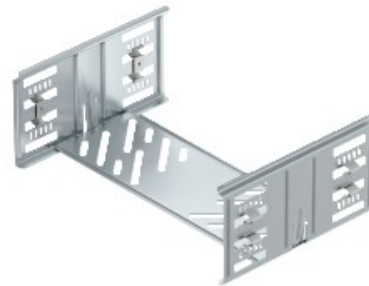

Electric Automation
Automation specialists

Reference: KTSMV 120 DD
Code: 6069116

Straight connector set for cable tray
Magic, 110x200x200, Zinc-aluminium
coated, double-dip, Steel, St

Buy it at [Electric Automation Network](#)

Cable tray connector with quick fastening for the screwless connection of perforated cable trays with a side height of 110 mm