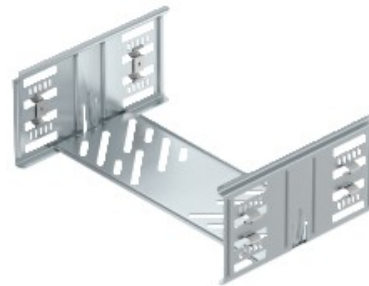

Reference: KTSMV 110 DD  
Code: 6069112

Straight connector set for cable tray  
Magic, 110x100x200, Zinc-aluminium  
coated, double-dip, Steel, St

[Buy it at Electric Automation Network](#)

Cable tray connector with quick fastening for the screwless connection of perforated cable trays with a side height of 110 mm