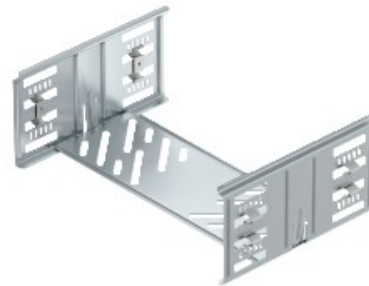

Electric Automation
Automation specialists

Reference: KTSMV 150 FS
Code: 6069100

Straight connector set for cable tray
Magic, 110x500x200, Strip-galvanised,
DIN EN 10147, Steel, St

Buy it at [Electric Automation Network](#)

Cable tray connector with quick fastening for the screwless connection of perforated cable trays with a side height of 110 mm