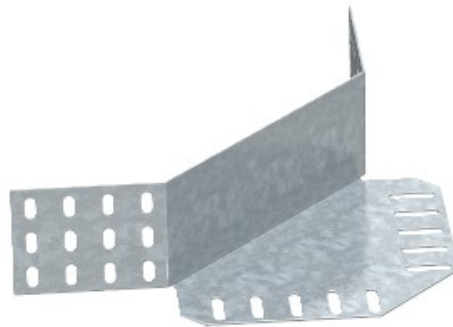

**Electric Automation**  
Automation specialists

Reference: REV 85 FS

Code: 6067980

Corner connector for cable tray, Strip-galvanised, DIN EN 10147, Steel, St

[Buy it at Electric Automation Network](#)

Corner connector for cable trays with side height 85 mm