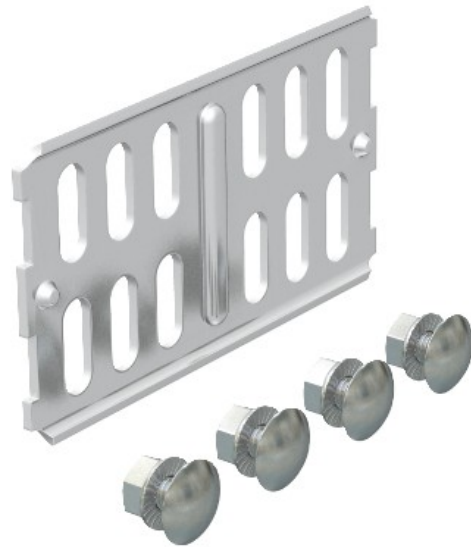

Electric Automation
Automation specialists

Reference: RLVK 60 VA4571
Code: 6067675

Straight connector for cable tray,
60x100, Stainless steel, grade 316 Ti,
VA, 1.4571

Buy it at [Electric Automation Network](#)

Straight connector for straight connection of cable trays and fittings with a side height of 60 mm